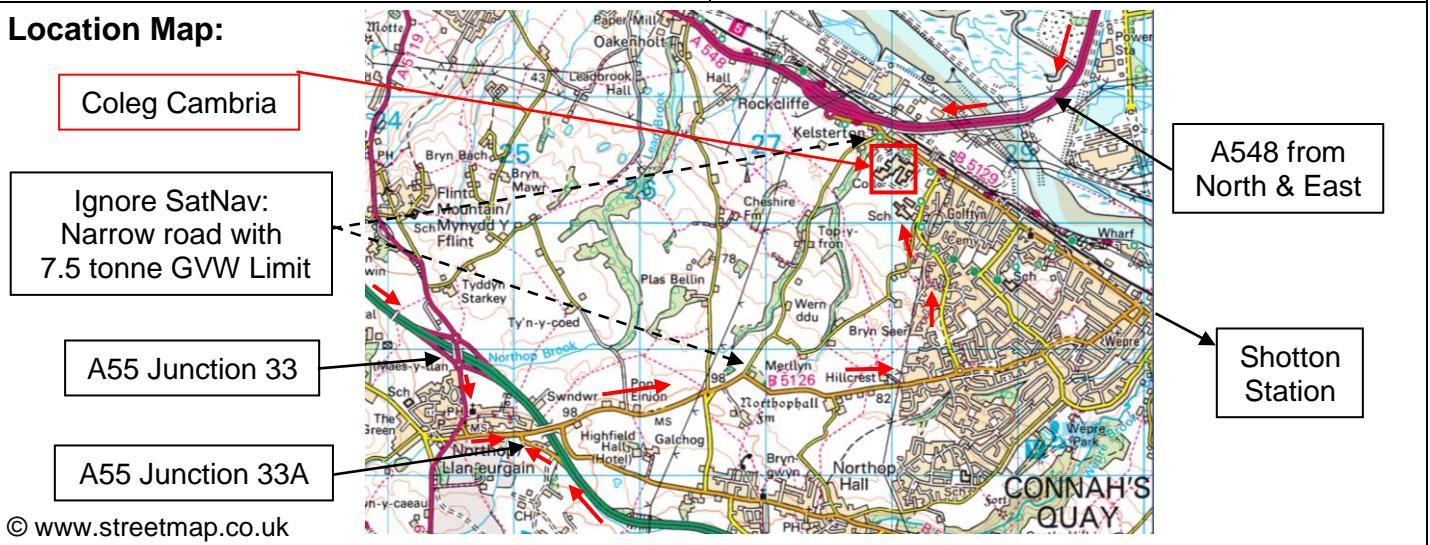

Location Map:

© www.streetmap.co.uk

Venue:

Coleg Cambria
Kelsterton Road
Connah's Quay
DEESIDE
CH5 4BR

Tel: 0300 30 30 007
E-mail: enquiries@cambria.ac.uk
Website: www.cambria.ac.uk

Hotels:

Holiday Inn A55 Chester West
Northop Hall CH7 6HB
Tel: 01244 550011
Website: www.holidayinnchesterwest.co.uk
Travelodge Chester Northop Hall
Northop Hall, Mold CH7 6HF
Tel: 0871 984 6091
Website: www.travelodge.co.uk

By Train:

The nearest station is Shotton on the Chester-Holyhead and Wrexham-Bidston lines.
Rail information: www.nationalrail.co.uk
Bus services 10A & 11 connect the Station and Coleg Cambria (www.arrivabus.co.uk/wales).

By Taxi:

Local taxi operators include:
AAA Cars: 01244 830123
Direct: 01244 814400
Contact: 01244 811111
4 Ace: 01244 810333

By Car:

A55 eastbound: Leave at Junction 33, following *Northop* signs. Turn left in Northop just past the Pelican Crossing. Then turn left along B5126 (towards *Connah's Quay*). In 2½ miles, turn left at the mini-roundabout along *Ffordd Llanarth* (which becomes *Golftyn Lane*). Turn left at the end of the road; Coleg Cambria is on your left in 350 yards.

A55 westbound: Leave at Junction 33A and turn right along B5126 towards *Connah's Quay*. In two miles, turn left at the mini-roundabout along *Ffordd Llanarth* (which becomes *Golftyn Lane*). Turn left at the end of the road; Coleg Cambria is on your left in 350 yards.

North of England: Follow M56/A494 or A550, then *Flint (A548)* signs. Cross the Flintshire Bridge and leave at the next junction to *Connah's Quay (B5129)*. Coleg Cambria is on your right in ½ mile

Parking:

Turn left once on the campus and follow *HAUC Roadshow Parking* signs to the car park.

AlderCross Training & Events

Deeside Enterprise Centre
Rowley's Drive
Shotton
Deeside CH5 1PP

Tel: 01244 813335
E-mail: info@aldercross.com
Website: www.aldercross.com