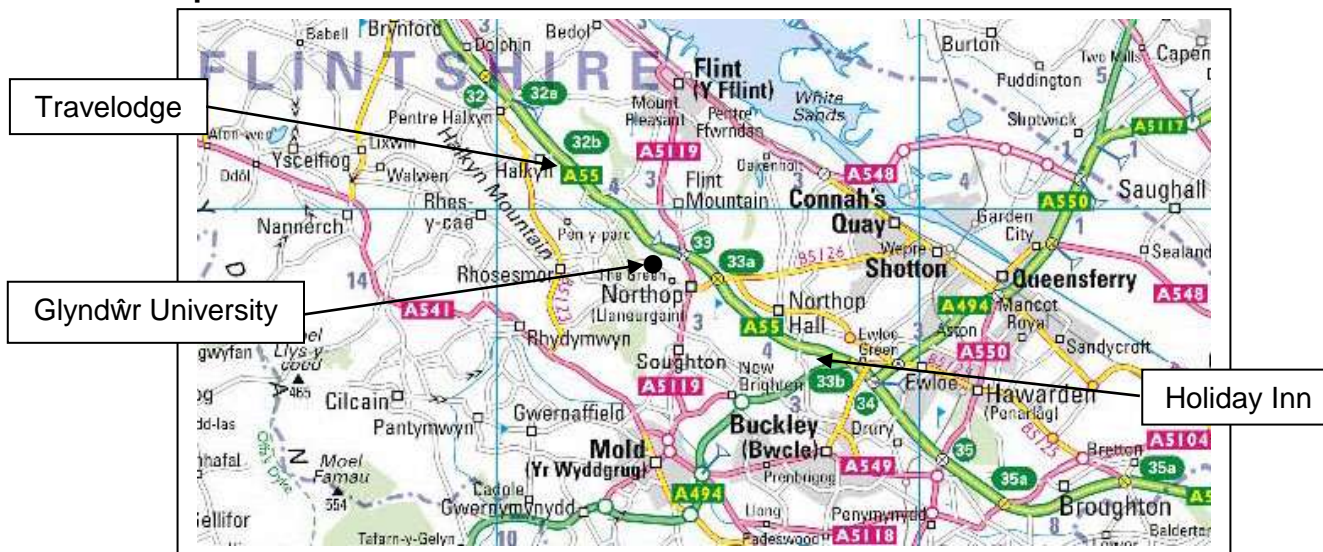

Location Map:

Venue:

Glyndŵr University
 Holywell Road
 Northop CH7 6AA
 Tel: 01978 293969
 Website: www.glyndwr.ac.uk

Local Hotels:

(both on Westbound A55)
 Holiday Inn A55 Chester West
 Northop Hall CH7 6HB
 Tel: 01244 550011
 Website: www.holidayinnchesterwest.co.uk

By Taxi:

Local taxi operators include:
 Arrow Cars Tel: 01352 757946
 Sureway Cars Tel: 01352 752122

Travelodge Halkyn
 Holywell CH8 8DF
 Tel: 08719 846078
 Website: www.travelodge.co.uk

By Train:

The nearest stations are Flint (Chester – Holyhead line) and Shotton (Bidston – Wrexham line).
 Rail information is available from:
 National Rail Enquiries (Tel: 08457 48 49 50)
 Website: www.nationalrail.co.uk

By Bus:

Service 28/28A runs between Wrexham Bus Station (Stand 4) and Flint Station. It is a walk of about a mile from the bus stop at The Red Lion in Northop to the University campus.
 Website: www.travelfor.co.uk/flintshire
www.wrexham.gov.uk/bus

By Car:

From North West Wales, follow the A55 to Junction 33. Take the slip road and follow signs to Northop. Go through the village to the traffic lights and turn right. The University campus is on your right in about ¾ mile (take the second entrance into the campus).
 From North East Wales, North West England and Midlands follow the A55 to Junction 33A. Take the slip road and follow signs to Northop. Go through the traffic lights. The University campus is on your right in about ¾ mile (take the second entrance into the campus).