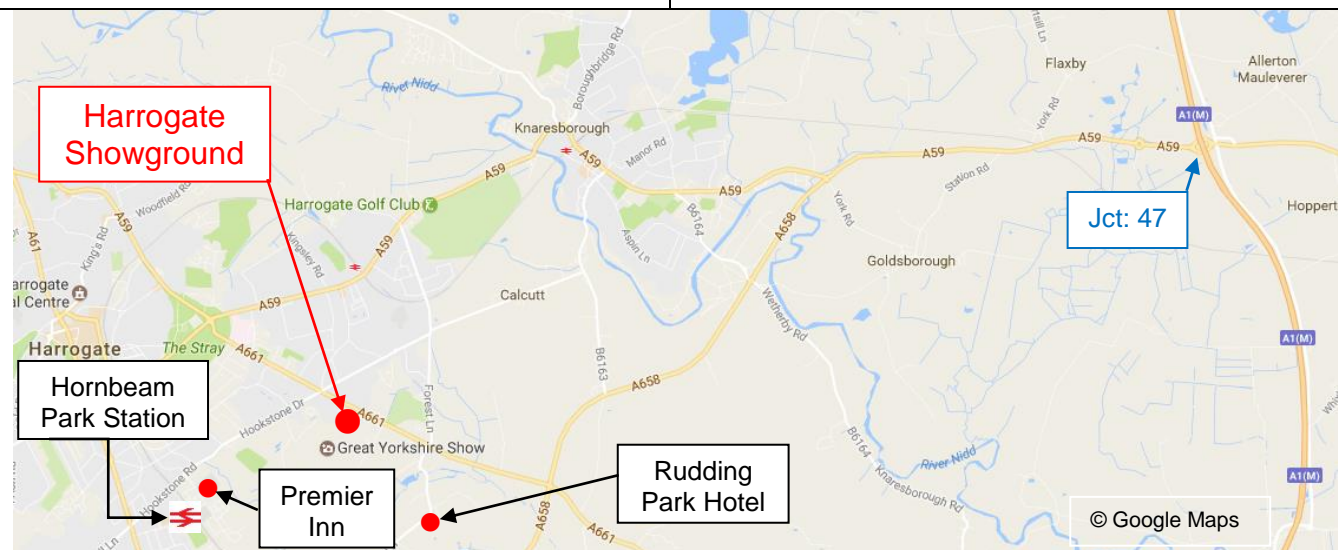

## Venue Information for: Harrogate Showground

**Venue:**  
Pavilions of Harrogate  
Great Yorkshire Showground  
Harrogate HG2 8NZ  
Tel: 01423 544544  
Website: [www.pavilionsofharrogate.co.uk](http://www.pavilionsofharrogate.co.uk)

Rudding Park Hotel  
Follifoot  
Harrogate HG3 1JH  
Tel: 01423 871350  
Website: [www.ruddingpark.co.uk](http://www.ruddingpark.co.uk)

**By Train:**  
The nearest station is Hornbeam Park, but that is not served by convenient buses and does not have a taxi rank. Harrogate Station has services to/from Leeds about every 30 minutes and to/from York every hour. Rail information is available from National Rail Enquiries:  
Tel: 08457 48 49 50  
Website: [www.nationalrail.co.uk](http://www.nationalrail.co.uk)

**By Bus:**  
The venue is served by two bus services:  
• X70 (Harrogate – York)  
Website: <http://getdown.org.uk/bus/>  
• 770 (Harrogate – Leeds)  
Website: [www.harrogatebus.co.uk](http://www.harrogatebus.co.uk)  
Both services run about every 30 minutes from Harrogate Railway Station; get off at Sainsbury's. It is then a short walk to the Showground.

**By Car:**  
From the A1(M) Junction 47, go along the A59 towards Knaresborough. After two miles go across the roundabout and along the A658 (A661) towards Harrogate. After about 2½ miles, turn right along the A661 towards Harrogate. The Showground is on your left in about a mile.