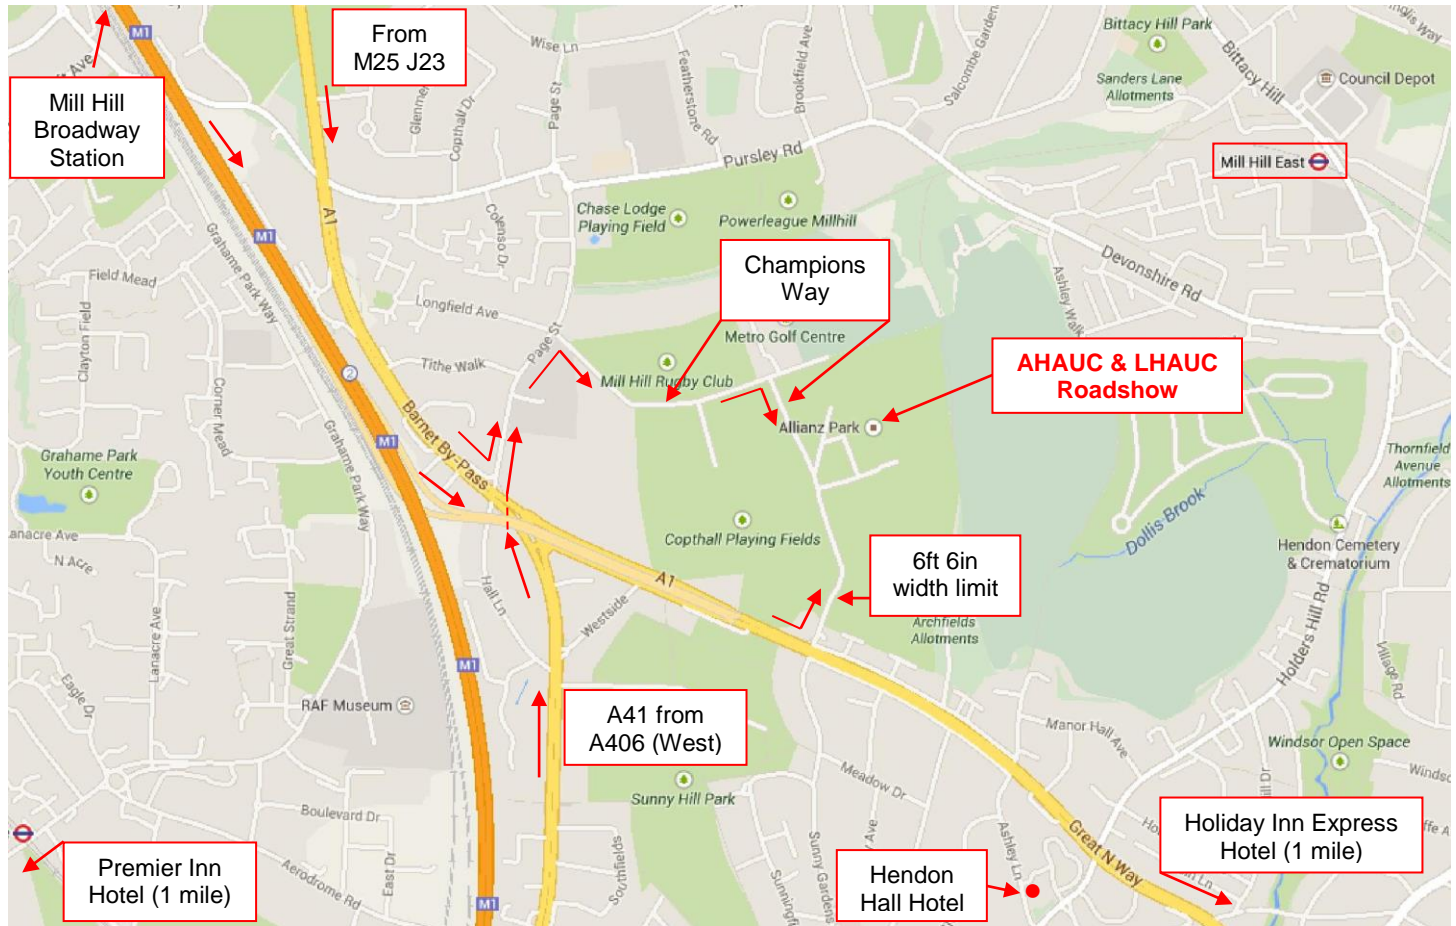

Location Map:

© www.google.co.uk

Venue:

Allianz Park
Greenlands Lane
Hendon
London NW4 1RL

Tel: 020 3675 7200
E-mail: info@allianzpark.com
Website: www.allianzpark.com

Train:

Mill Hill Broadway (with cab office), on the St Albans line, is 10 minutes from King's Cross St Pancras. It is then a 5-minute taxi journey to Allianz Park. Bus service 221 calls at this station (see *Underground*).

AlderCross Training & Events

Deeside Enterprise Centre
Rowley's Drive
Shotton
DEESIDE CH5 1PP

Tel: 01244 813335
E-mail: info@aldercross.com
Website: www.aldercross.com

Car:

From East Anglia. Join the M25 (anti-clockwise). Leave at Junction 23 and join the A1 towards London. After seven miles turn left into Page Street (signed *Allianz Park*); this junction is immediately before the A41 intersection. Then turn right into Champions Way. Turn right at the mini-roundabout (you are still on Champions Way).

From A406 (North Circular Road). If you are travelling clockwise, turn left along the A41 and go under the A1 at Fiveways Corner. Turn right along Page Street following *Allianz Park* signs (as above).

If you are travelling anti-clockwise, turn right along the A1 towards Hatfield. At the A41 junction turn right and follow *Allianz Park* signs (as above).

There is ample free parking at the venue.

Hotels: