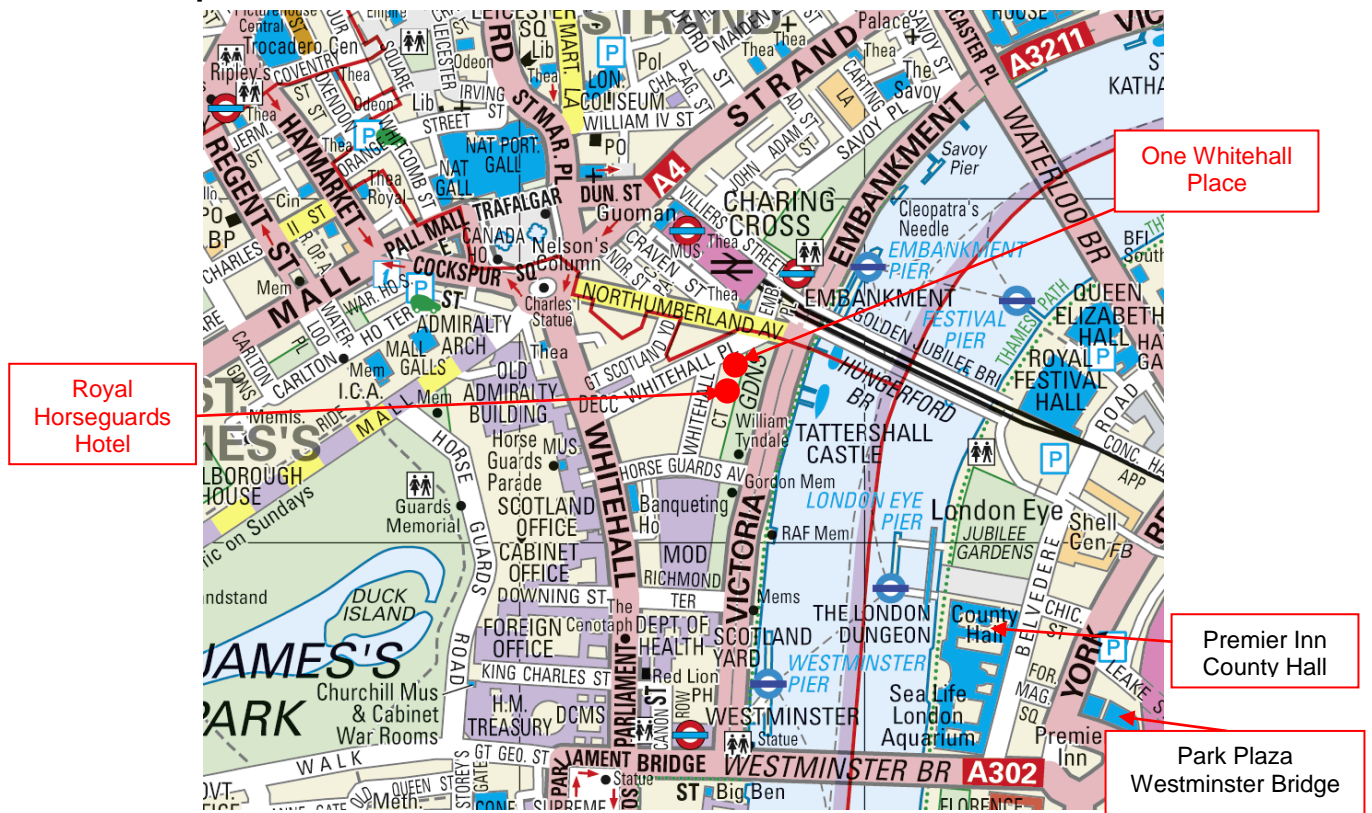

Location Map:

© www.streetmap.co.uk

Venues:

One Whitehall Place
London SW1A 2EJ

The Royal Horseguards Hotel
2 Whitehall Court, London SW1A 2E

E-mail: onewhitehallplace@guoman.co.uk
Website: www.guoman.com

Alternative Hotels:

All of these events will be held in One Whitehall Place. Adjacent overnight accommodation is available in The Royal Horseguards Hotel (and at many other local hotels); please book direct with your choice of hotel. The venues are at the junction of Whitehall Place and Whitehall Court. They are linked internally but have separate external entrances.

By Train:

The closest underground station is Embankment (about three minutes' walk); Westminster and Charing Cross stations are both within ten minutes' walk. Numerous bus routes run along the Strand and/or Whitehall, both of which are within a short walk of the venue.