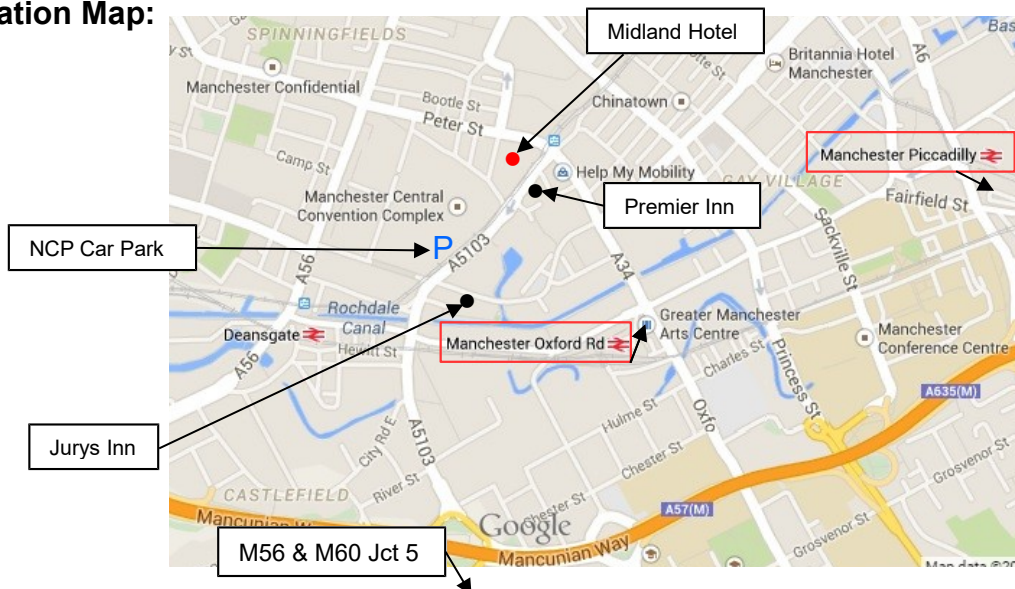

Location Map:

© www.google.co.uk

Venue:

The Midland Hotel
 16 Peter Street
 Manchester M60 2DS
 Tel: 0161 236 3333
 Fax: 0161 932 4100
 Website: www.qhotels.co.uk

Alternative Hotels:

Jurys Inn
 Great Bridgewater Street
 Manchester M1 5LE
 Tel: 0161 953 8888
 Website: www.jurysinns.com

Parking:

The nearest car park is the adjacent NCP Manchester Central (Sat Nav: M2 3GX) which is under the Manchester Central exhibition complex. Parking costs up to £20.00 (24 hours); cheaper if pre-booked at www.ncp.co.uk. Valet parking is also available via the hotel Concierge at a charge of £30.00 per 24 hours. To pre-book your parking please contact the hotel switchboard on 0161 236 3333.

Premier Inn Manchester City Centre (Central Convention Complex)
 Bishopsgate
 7-11 Lower Mosley Street
 Manchester M2 3DW
 Tel: 0871 527 8742
 Website: www.premierinn.com

Air:

Manchester Oxford Road Station is about 20 mins by train from Manchester Airport. Taxis take about 30 minutes; ranks outside all Terminals or contact Arrow Cars (desks in all Terminals) on 0161 489 8899.
 Website: www.manchesterairport.co.uk

Train:

There are direct services to Manchester Piccadilly (¾mile from the Midland) from all parts of Great Britain (including Manchester Airport). Website: www.nationalrail.co.uk
 Metrolink tram services on the Altrincham and Eccles lines go past the Midland (alight at St Peter's Square or Deansgate-Castlefield).
 The free Metrolink Shuttle bus service (Route 1) links Piccadilly Station with the Midland (alight at the Radisson Hotel).