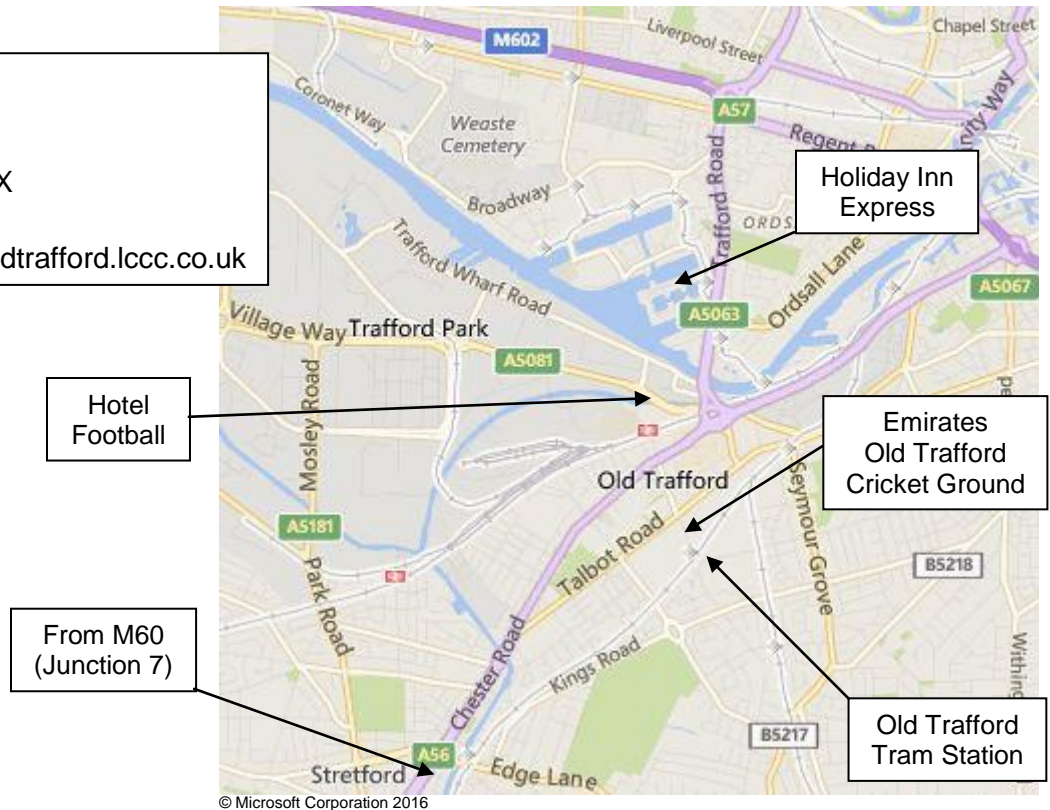

Location Map:

Emirates Old Trafford
 Talbot Road
 Old Trafford
 Manchester M16 0PX
 Tel: 0161 282 4020
 Web: <http://emiratesoldtrafford.lccc.co.uk>

Local Hotels:

Hotel Football Old Trafford
 99 Sir Matt Busby Way
 Manchester
 M16 0SZ
 Tel: 0161 751 0430
 E-mail: sleep@hotelfootball.com
 B&B: From £85.00 (Quote: Emirates Old Trafford)

Holiday Inn Express
 Waterfront Quay
 Salford Quays
 Manchester
 M50 3XW
 Tel: 01782 377066
 E-mail: kellybisson@atlashotels.co.uk
 B&B: From £85.00 (Quote: Lancashire County Cricket Club)

By Train & Tram (Metrolink):

The nearest rail station is Manchester Piccadilly which is linked to the Metrolink Tram Service for Altrincham (alight at Old Trafford).
 Tram information: www.metrolink.co.uk.

By Car:

Leave the M60 at Junction 7, and follow signs for A56 Stretford (keep in the right-hand lane on leaving the M60 junction). There are local signs for Old Trafford Cricket Ground.
 After 1¼ miles the A56 forks. Move to the right-hand lane (there is a sign for Old Trafford Cricket Ground just before the junction). The Ground is on Talbot Road, ¾ mile ahead on the right. There is plenty of on-site parking (ask at AlderCross Reception for a free pass-out).