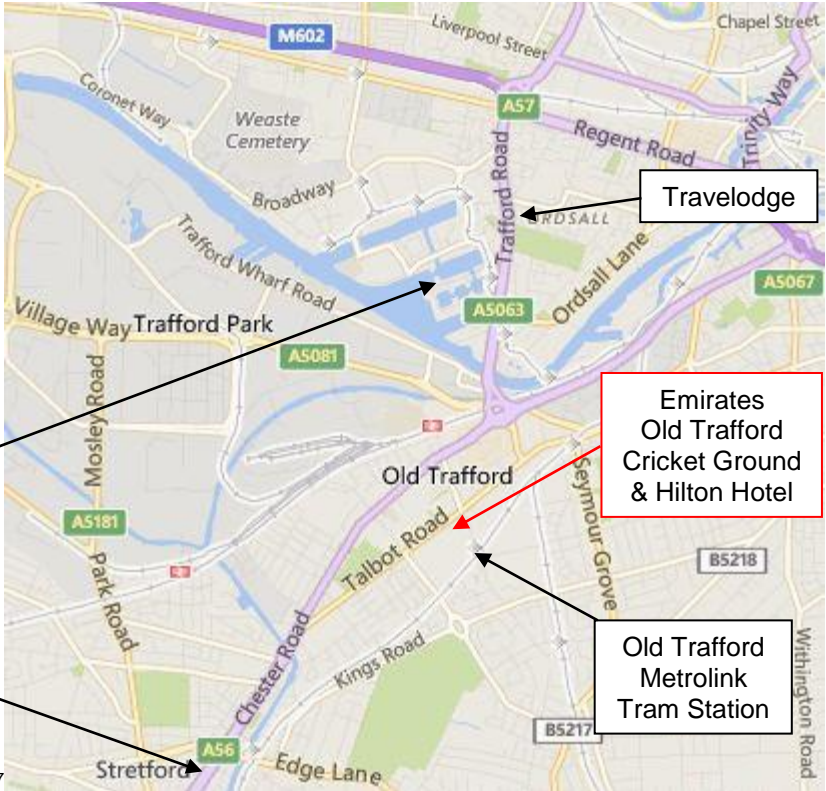

Location Map:

Emirates Old Trafford
Talbot Road
Old Trafford
Manchester
M16 0PX
Tel: 0161 282 4020
Website: www.lccc.co.uk

Holiday Inn Express

From M60
(Junction 7)

Emirates Old Trafford Cricket Ground & Hilton Hotel

Old Trafford Metrolink Tram Station

© Microsoft Corporation 2017

Local Hotels:

Hilton Garden Inn Emirates Old Trafford
Talbot Road
Manchester M16 0PX
Tel: 0161 868 7100
Website: www.hiltongardeninn.com

Holiday Inn Express
Waterfront Quay
Salford Quays
Manchester M50 3XW
Tel: 0871 902 1623
Website: www.hiexpress.com

Salford Quays Travelodge
18 Markendale Place
Salford M5 3GW
Tel: 08719 846495
Website: www.travelodge.co.uk

By Train & Tram (Metrolink):

The nearest rail station is Manchester Piccadilly which is linked to the Metrolink Tram Service to Altrincham (alight at Old Trafford).
Tram information: www.metrolink.co.uk.

By Car:

Leave the M60 at Junction 7, and follow signs for A56 Stretford (keep in the right-hand lane on leaving the M60 junction). There are local signs for Old Trafford Cricket Ground.

After 1¼ miles the A56 forks. Move to the right-hand lane (there is a sign for Old Trafford Cricket Ground just before the junction). The Ground is on Talbot Road, ¾ mile ahead on the right. There is plenty of on-site parking (ask at AlderCross Reception for a free pass-out).

AlderCross Training & Events

Deeside Enterprise Centre
Rowley's Drive
Shotton
DEESIDE CH5 1PP

Tel: 01244 813335
E-mail: info@aldercross.com
Website: www.aldercross.com