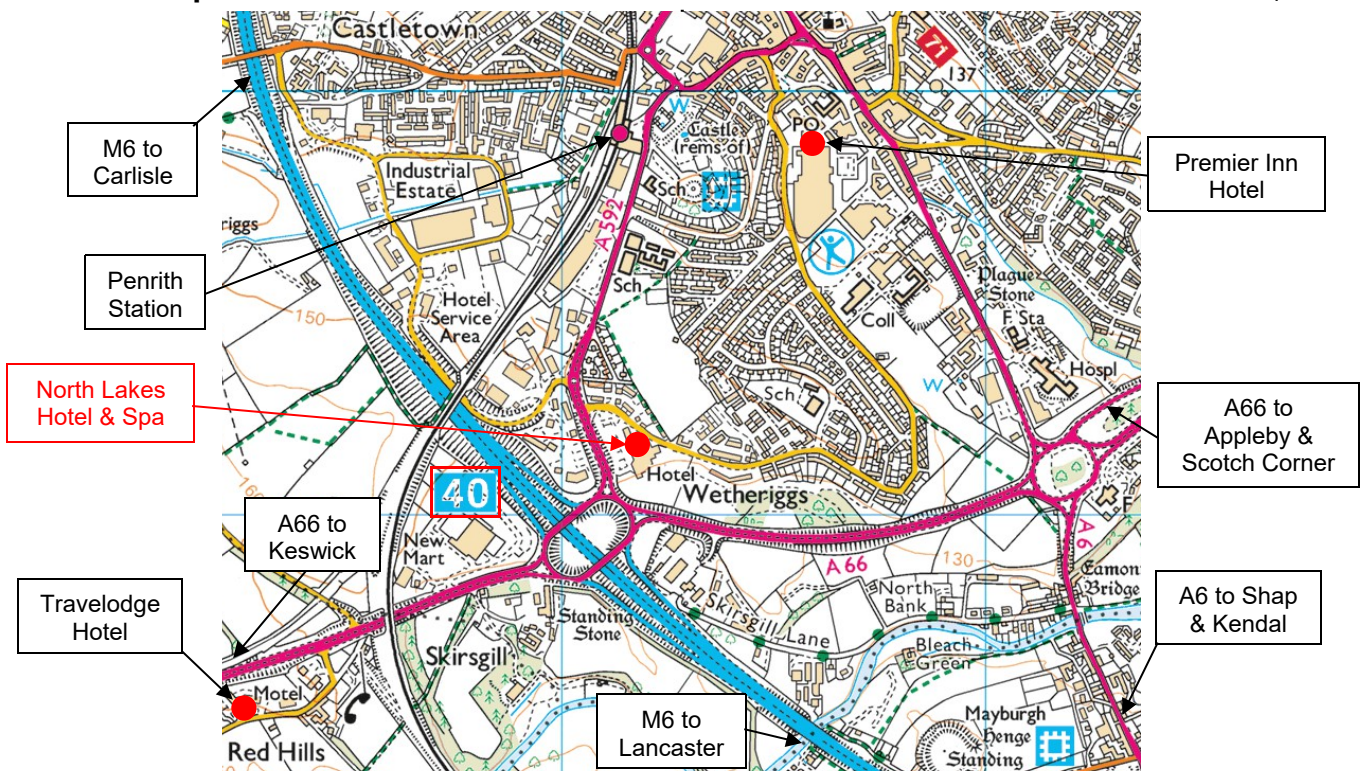

Location Map:

© www.streetmap.co.uk

Venue:

North Lakes Hotel
Ullswater Road
PENRITH
CA11 8QT
Tel: 01768 868111
Website: www.thwaites.co.uk

Alternative Hotels:

Premier Inn
2 Common Garden Square, Penrith CA11 7FG
Website: www.premierinn.com
Travelodge
Redhills Lane, Redhills, Penrith CA11 0DT
Website: www.travelodge.co.uk

The Hotel:

There is ample free parking and free wi-fi. Check-in is from 2.30pm; check-out is by noon. The Dinner will be in the Voreda Suite.

By Train:

The nearest station is Penrith, on the West Coast Main Line. There are direct services from London Euston, Edinburgh, Glasgow, Manchester (Airport & Piccadilly) and Yorkshire. Services are operated by Virgin Trains (www.virgintrains.co.uk) and TransPennine Express (www.tpexpress.co.uk). There is a taxi rank at the station.

By Car:

Leave the M6 at junction 40. Follow the A592 towards Penrith. At the first roundabout take the third exit to go back along the A592. Turn left into Clifford Road. The hotel will be immediately on your right.