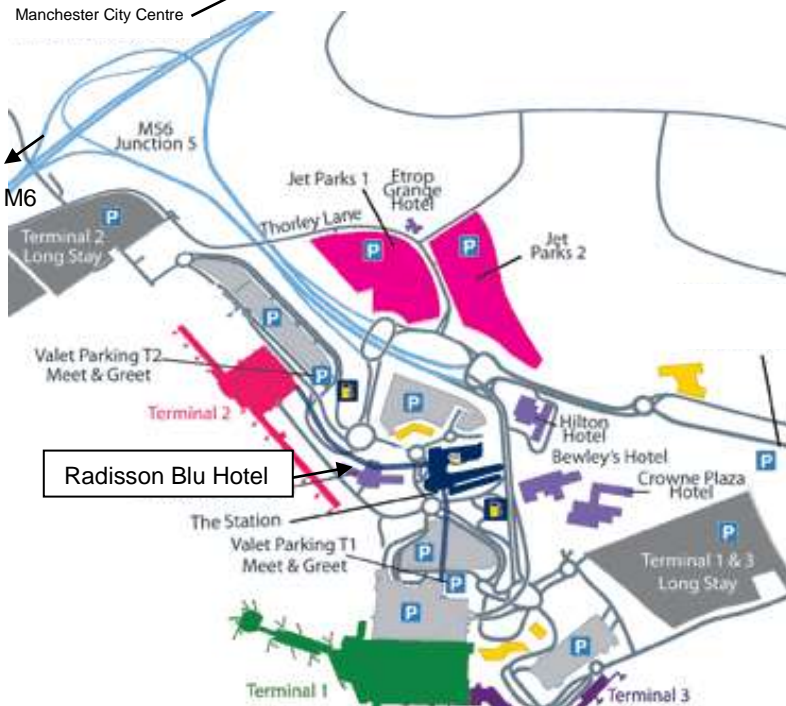

Venue Information for: Radisson Blu Hotel, Manchester Airport

Location Map:

Venue:

Radisson Blu Hotel
Chicago Avenue
Manchester M90 3RA
Tel: 0161 490 5000
Website: www.radissonblu.co.uk

Alternative Hotels:

The Airport's transport interchange (*The Station*) brings bus, coach and rail services together. Over 300 trains, 100 coaches and 500 buses use *The Station* every day.

By Bus:

There is a 24-hour service (no: 43) every 10 mins (30 mins at night) from Manchester City Centre (Piccadilly Gardens) to *The Station*.
Website: www.traveline-northwest.co.uk

By Train:

The nearest station is Manchester Airport (at *The Station*), which is a few minutes' walk (under cover) from the Radisson Blu (take the Skylink travelator towards Terminal 2). There are direct services to the North of England, Scotland & North Wales and to Crewe & Manchester Piccadilly Stations for services to the Midlands, the South of England and South Wales.
Website: www.nationalrail.co.uk

By Car:

Leave the M56 at Junction 5. Follow signs towards *Terminal 2*. At the first roundabout, follow *Terminal 2* and *The Station* signs and so drive along World Way. At the second roundabout turn left along Chicago Avenue following signs towards *The Station*. The Radisson Blu Hotel car park (charges apply) is the fourth exit off the next roundabout. Several other car parks are available on and near the Airport (please see www.manchesterairport.co.uk/car-parking).