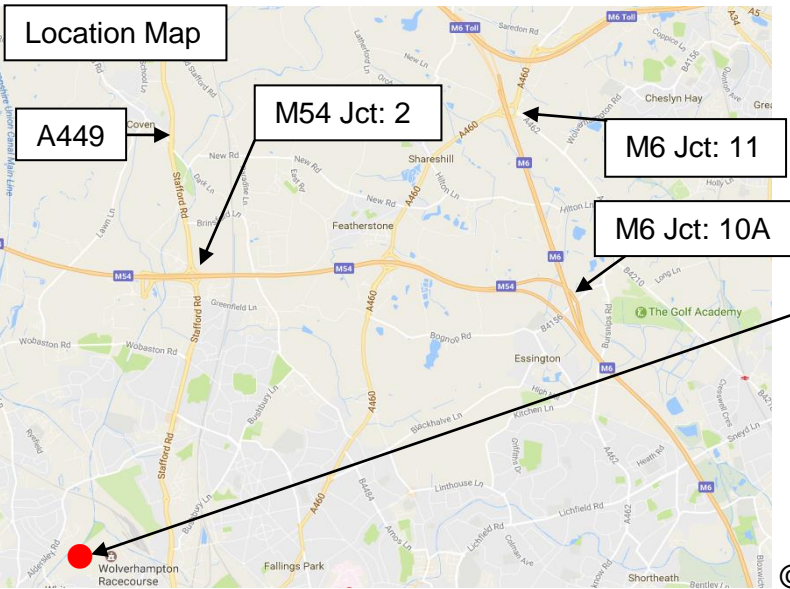

Venue Information for:
Wolverhampton Racecourse

Venue:
Wolverhampton Racecourse
Dunstall Park
Gorsebrook Road
Wolverhampton
WV6 0PE
Tel: 01902 390000
Website: www.wolverhampton-racecourse.co.uk

Local Hotel:

Holiday Inn Garden Court
Dunstall Park
Gorsebrook Road
Wolverhampton WV6 0PE
Tel: 01902 390004
Website: www.holidayinn.com

By Train:

The nearest station is Wolverhampton on the West Coast Mainline (about 1¾ miles from the venue), with good services to most areas of Great Britain.

There is a taxi rank at the station.

Rail information is available from National Rail Enquiries:

Tel: 08457 48 49 50
Website: www.nationalrail.co.uk

By Bus:

National Express West Midlands services 25 & 25A run to the venue (ask for Gorsebrook Road, Dunstall) about every 30 minutes from Wolverhampton Pipers Row Bus Station (Stand B).

Tel: 0121 200 2700

Website: www.nxbus.co.uk/west-midlands

By Taxi:

Local taxi operators include:

Central 01902 575757
Associated 01902 420420
Rainbow 01902 311118

By Car:

The venue is north of the City Centre, off the A449 dual carriageway; follow the brown tourist signs to *Dunstall Park*.

From the north: Leave the M6 at Junction 11 and take the A460 towards Wolverhampton. Join the M54 at Junction 1 (towards Telford). Take the exit at Junction 2 and follow the A449 towards Wolverhampton.

From the south: Leave the M6 at Junction 10A of the M6, joining M54. Leave the M54 at Junction 2 and follow the A449 towards Wolverhampton.

AlderCross Training & Events

Deeside Enterprise Centre
Rowley's Drive
Shotton
DEESIDE CH5 1PP

Tel: 01244 813335
E-mail: info@aldercross.com
Website: www.aldercross.com