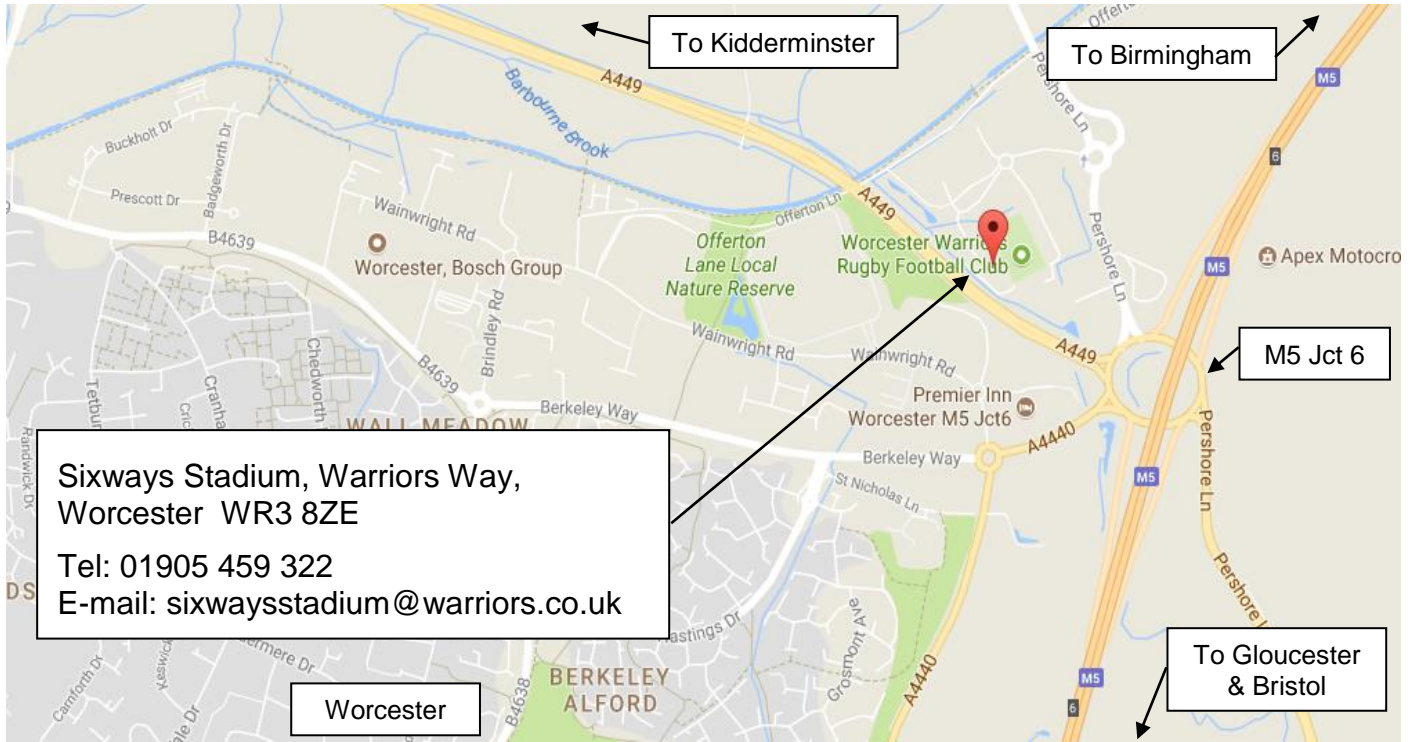

**Location Map:**

© Microsoft Corporation 2017

**By Car:**

Leave the M5 at Junction 6 following *Worcester (N)* signs. At the roundabout follow *Droitwich A4538* signs. At the next roundabout turn left, following the brown *Sixways* signs. Now follow the *Conference* parking signs to the car park.

**By Train:**

Worcester has two stations – Worcester Foregate Street Station and Worcester Shrub Hill Station. A taxi journey to Sixways from Shrub Hill will take about 10 minutes and the journey from Foregate Street is about 15 minutes.