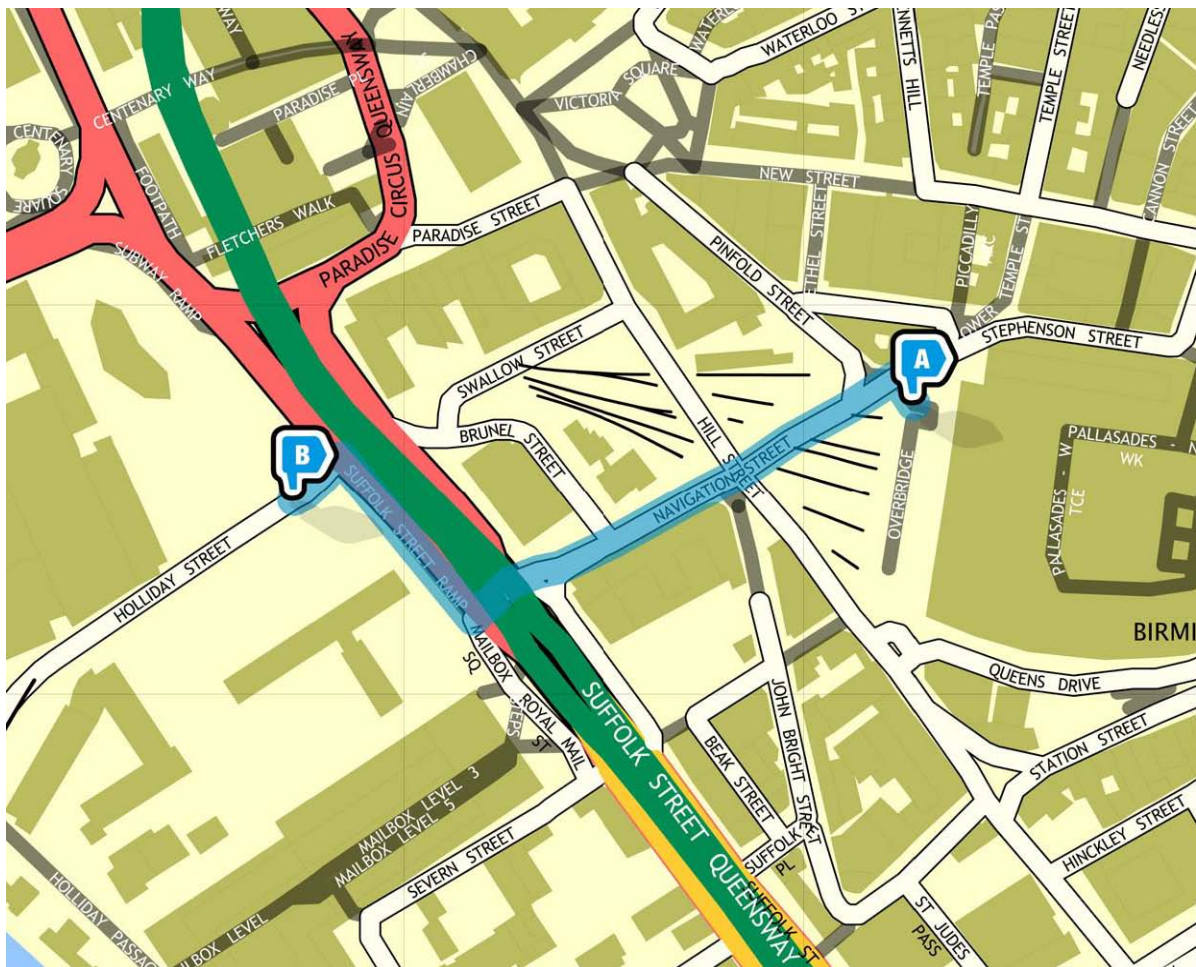

By Bus:
 Travel West Midlands bus nos: 120, 126 & 128 operate from Corporation St (adjacent to New Street Station) to Broad St. Further info from www.traveline.co.uk.

By Train:
 The nearest station is Birmingham New Street. Further information from National Rail Enquiries (Tel: 08457 48 49 50) or www.thetrainline.com. Taxi rank outside the station entrance.

By Car:
From the M6 – leave at Junction 6 and take A38(M) (signed *City Centre*). Go over the flyover and keep in the left-hand lane of the subsequent tunnel. Take the slip road to Paradise Circus. Take the third exit off Paradise Circus Queensway onto Broad Street. Turn left onto Bridge Street. At the end of Bridge Street turn left onto Holliday Street. The hotel car park entrance is on your left.

By Car:

From the M5 – leave at Junction 4 and follow the A38 (signed *City Centre*). After about nine miles, continue forward at Belgrave Interchange (Junction 3). Keep in the right hand lane, then continue forward onto Suffolk Street Queensway. Keep in the left hand lane then branch left, then turn left onto Holliday Street. The hotel car park entrance is on your right.

The hotel has on-site parking at a cost of £9.50 for up to 9 hours or £14.00 for 24-hours.

On Foot:

The hotel is 10 minutes' walk from Birmingham New Street Station:

- Leave New Street Station by the Victoria Square exit (A on the map).
- Turn left (looking up you will be able to see the Crowne Plaza sign in front of you).
- Walk along Navigation Street.
- Go under Suffolk Street Queensway.
- Turn right and it brings you to Holliday Street.
- The Crowne Plaza hotel is behind The Alpha Tower on the corner of Holliday Street (B on the map).