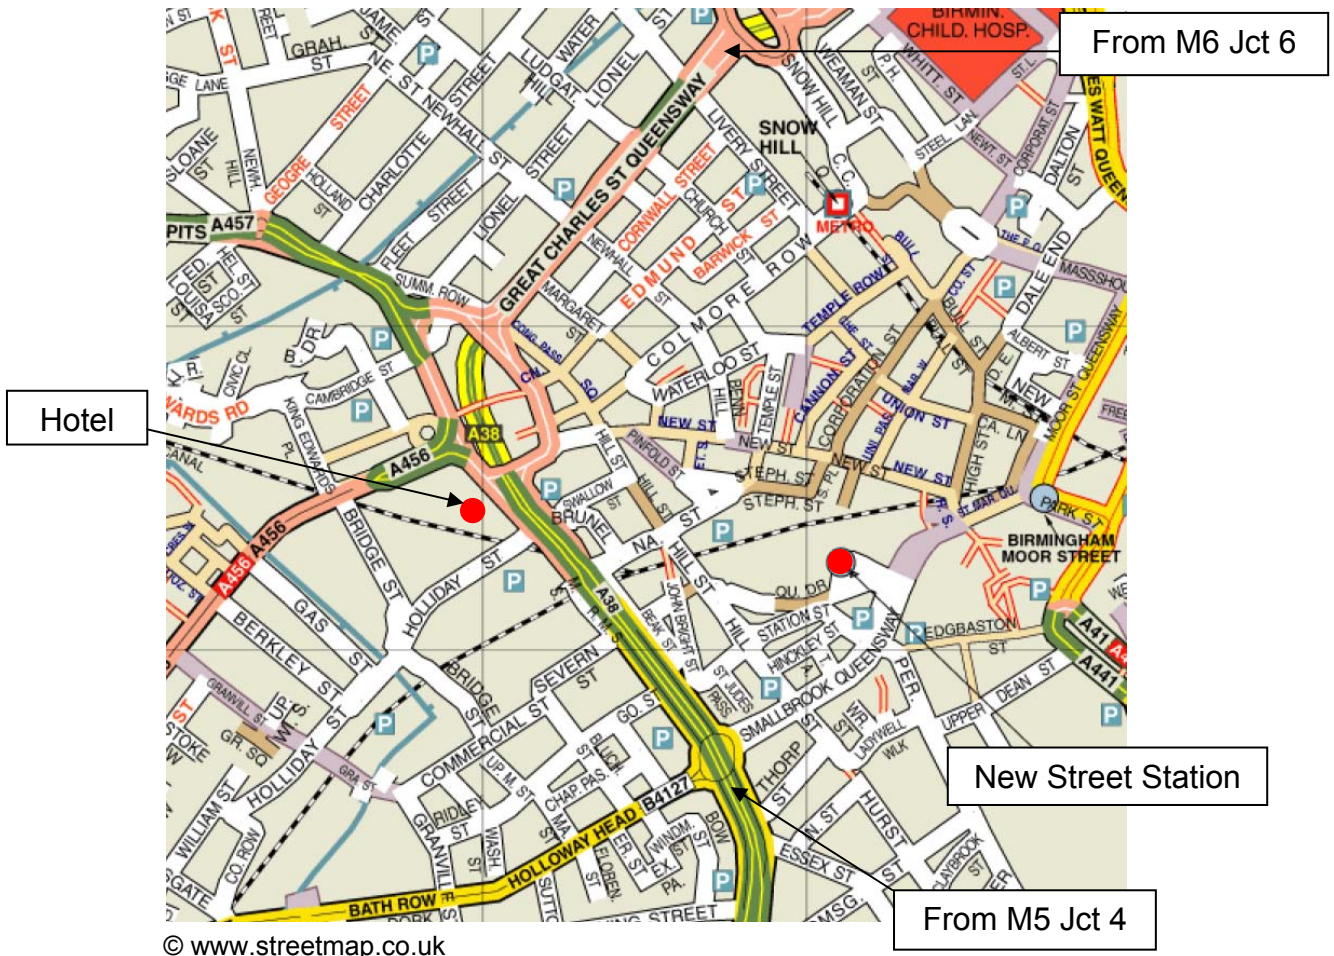

Location Map:

Venue Contact:
Crowne Plaza Hotel
Holliday Street
Birmingham B1 1HH
Tel: 0870 400 9150
Fax: 0121 224 5119
Website: www.crowneplazabirmingham.com

Alternative Hotels:
nitenite (Holliday Street)
(From £39.95 room only) Tel: 0845 890 9099
www.nitenite.com
Premier Inn Birmingham Broad Street
(£69.00 room only) Tel: 0870 990 6404
www.premierinn.com

By Bus:
Travel West Midlands bus nos: 120, 126 & 128 operate from Corporation St (adjacent to New Street Station) to Broad St. Further info from www.traveline.co.uk.

By Train:
The nearest station is Birmingham New Street. Further information from National Rail Enquiries (Tel: 08457 48 49 50) or www.thetrainline.com. Taxi rank outside the station entrance.

By Air:
The venue is approximately 20 minutes by car from Birmingham International Airport. Website: www.bhx.co.uk

By Taxi:
Local taxi operators include:
Atlas Cars Tel: 0121 643 8888
Bestway Tel: 0121 356 0000

By Car:
From the M6 – leave at Junction 6 and take A38(M) (signed *City Centre*). Go over the flyover and keep in the left-hand lane of the subsequent tunnel. Take the slip road to Paradise Circus. Take the third exit off Paradise Circus Queensway onto Broad Street. Turn left onto Bridge Street. At the end of Bridge Street turn left onto Holliday Street. The hotel car park entrance is on your left.