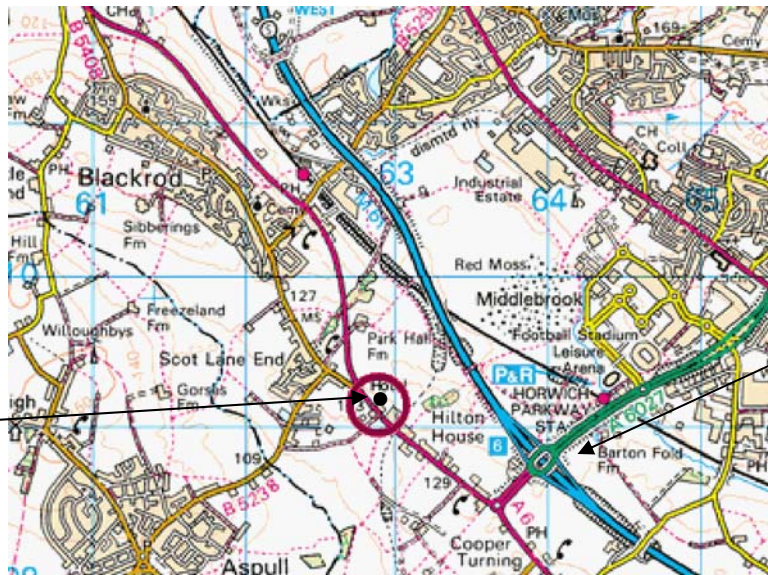

Location Map:

Ramada Hotel

M61 Junction 6

© www.multimap.com

Venue:

Bolton Ramada Hotel (rooms from £85.00)
Manchester Road
Blackrod
Bolton
BL6 5RU
Tel: 01942 814598
E-mail: sales.bolton@ramadajarvis.co.uk

By Train:

The nearest stations are Blackrod and Horwich Parkway; both about 1 mile from the hotel. Taxis must be pre-booked (as above). Rail information is available from:
National Rail Enquiries (Tel: 08457 48 49 50)
Website: www.thetrainline.com

By Bus:

Arriva operates service 575 (to Wigan) from Bolton to Manchester Road (every 15 mins). Bus service information is available from:
Traveline Tel: 0870 608 2608
(0800-2000 Monday to Friday)
Website: www.traveline.org.uk

By Car:

From the M61 (Junction 6) follow signs for Blackrod A6027. After 200 yards, turn right at the roundabout along the A6 (signposted A6 Chorley). Follow the A6 for about half a mile, and the hotel is on the right-hand side. There is a large free car park at the rear of the hotel.