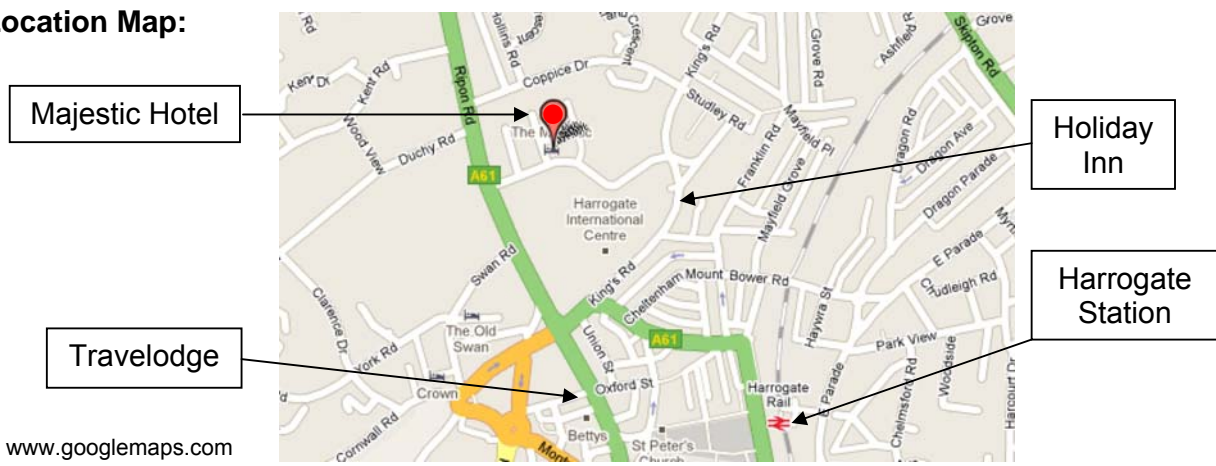

Location Map:

© www.googlemaps.com

Venue:
 Majestic Hotel (rooms from £89.00)
 Ripon Road
 Harrogate
 HG1 2HU
 Tel: 01423 700300
 Website: www.barcelo-hotels.co.uk/majestic

Alternative Hotels:
 Travelodge (rooms from £29.00)
 Off Parliament Street, Harrogate HG1 2RB
 Website: www.travelodge.co.uk
 Holiday Inn (rooms from £59.00)
 Kings Road, Harrogate HG1 1XX
 Website: www.holidayinn.co.uk

By Car:
 From the A1 North – before reaching the A1(M) leave the A1 following signs for Ripon and the A61. Continue past Ripon following signs for Harrogate. Approaching the town centre you will see the Cairn Hotel on your right; turn immediately left onto Springfield Avenue. The hotel is on the right; turn right into the hotel car park.
 From A1(M) South – exit at Wetherby onto the A661, following signs for Harrogate town centre. Pass Harrogate Town Football Club (on your right), turn left at the roundabout (junction with the A59), then right at the second roundabout (onto the A61). Stay on the A61 through the town centre, passing traffic lights and the St George Hotel (on your left). Springfield Avenue is the next turning on your right; turn right into the hotel car park.
 A reduced parking fee (£3.00 for both delegates and residents) has been arranged with the hotel. Please have your ticket validated at hotel reception on departure.