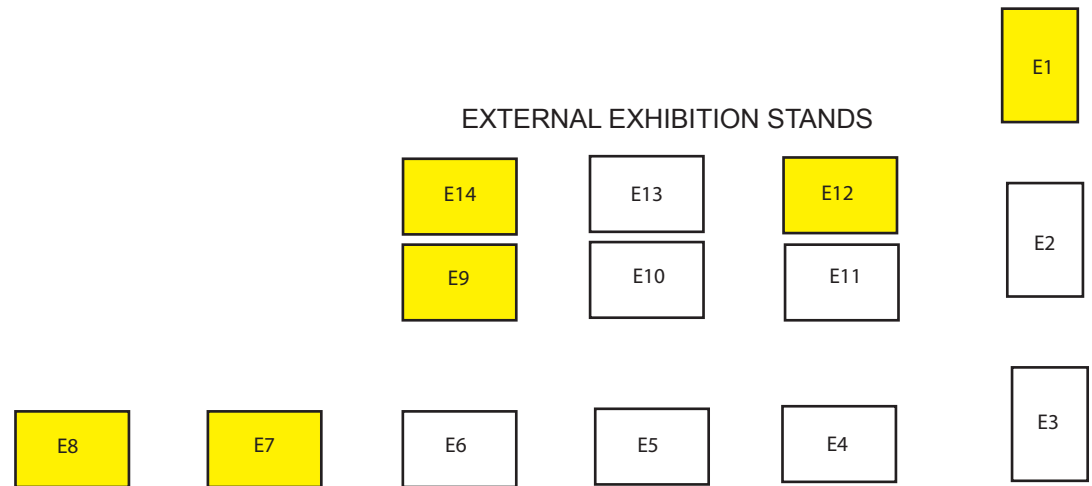

NORTH WALES HAUC ROADSHOW SITE PLAN - BANGOR-ON-DEE RACECOURSE - THURSDAY 17 JUNE 2010

* No power supply to stands W17 & W18

NOT TO SCALE

**NORTH WALES HAUC ROADSHOW – THURSDAY 17 JUNE 2010
BANGOR-ON-DEE RACECOURSE**

EXHIBITION STAND ALLOCATION

WYNNSTAY SUITE		PADDOCK SUITE	
W1		P1	
W2		P2	
W3		P3	
W4		P4	
W5		P5	
W6		P6	
W7		P7	
W8		P8	
W9		P9	
W10		P10	
W11		P11	LineSearch
W12	Cube Surveys	P12	Linewatch
W13	Instarmac	P13	
W14		P14	
W15			
W16		EXTERNAL STANDS	
W17	North Wales HAUC	E1	GenQuip
W18	Stirling Lloyd Polychem	E2	
W19	Symology	E3	
W20	Amberon	E4	
		E5	
		E6	
DEE SUITE			
D1		E7	JSP
D2		E8	JSP
D3	Wales & West Utilities	E9	North Wales Road Safety Group
D4		E10	
D5		E11	
D6		E12	Instarmac
D7		E13	
		E14	E C Hopkins