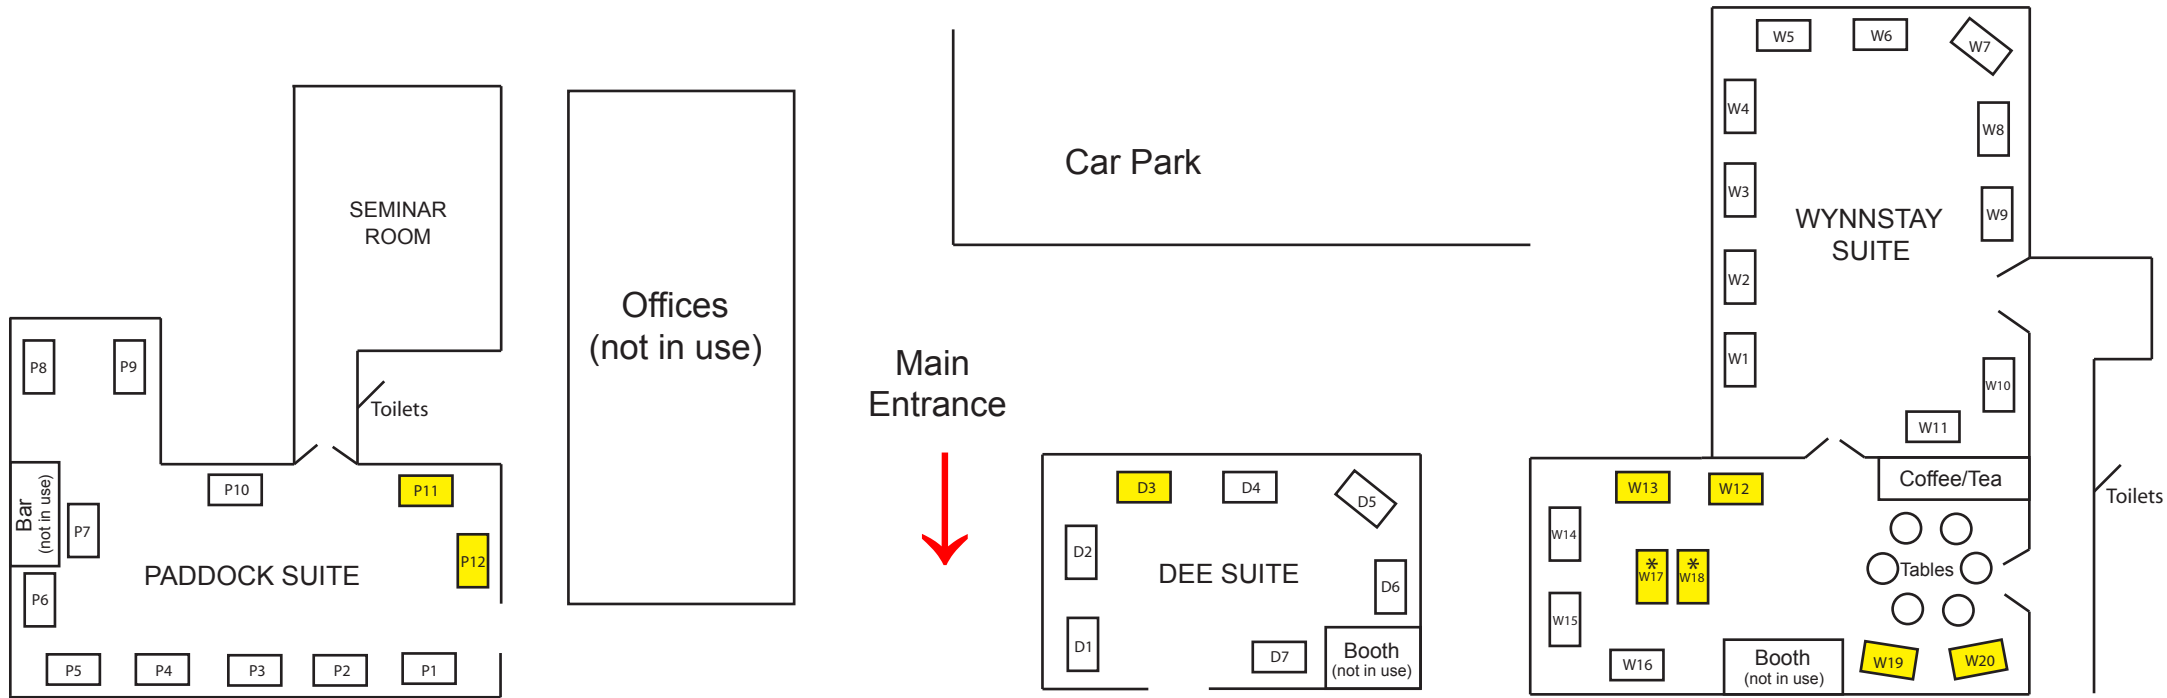

NORTH WALES HAUC ROADSHOW SITE PLAN - BANGOR-ON-DEE RACECOURSE - THURSDAY 17 JUNE 2010

* No power supply to stands W17 & W18

NOT TO SCALE

**NORTH WALES HAUC ROADSHOW – THURSDAY 17 JUNE 2010
BANGOR-ON-DEE RACECOURSE**

EXHIBITION STAND ALLOCATION

WYNNSTAY SUITE		PADDOCK SUITE	
W1		P1	
W2		P2	
W3		P3	
W4		P4	
W5		P5	
W6		P6	
W7		P7	
W8		P8	
W9		P9	
W10		P10	
W11		P11	LineSearch
W12	Cube Surveys	P12	Linewatch
W13	Instarmac	P13	
W14		P14	
W15			
W16		EXTERNAL STANDS	
W17	North Wales HAUC	E1	GenQuip
W18	Stirling Lloyd Polychem	E2	
W19	Symology	E3	
W20	Amberon	E4	
		E5	
		E6	
DEE SUITE			
D1		E7	JSP
D2		E8	JSP
D3	Wales & West Utilities	E9	North Wales Road Safety Group
D4		E10	
D5		E11	
D6		E12	Instarmac
D7		E13	
		E14	E C Hopkins