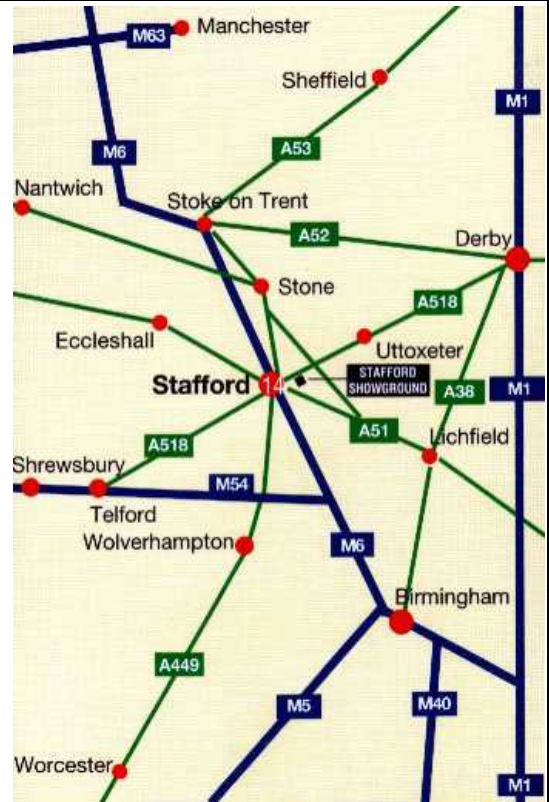

Venue Information for:

Staffordshire County Showground, Stafford

Location Map:

The Showground is on the A518 Stafford to Uttoxeter road about 4 miles from Stafford. Drivers from either the North or South using the M6 motorway should exit at Junction 14 and follow the signs for the County Showground.

By Bus:

Bus service 404 (Arriva), which runs between Stafford (Pitcher Bank) and Uttoxeter, passes the County Showground.

Bus service information is available from the Public Transport Traveline:

Tel: 0870 608 2 608
 Websites: www.traveline.org.uk
www.arrivabus.co.uk
www.nationalexpress.com

By Train:

The County Showground is about 4 miles from Stafford Railway Station. The station is on the West Coast Main Line offering a direct service to/from London Euston with a journey time of approximately 1½ hours. It also offers direct services to/from Birmingham, Liverpool, Manchester, Wolverhampton and Scotland.

Tel: 08707 335511
 Website: www.bhx.co.uk

Both Manchester and East Midlands airports can also be reached in about an hour.

By Taxi:

Local taxi operators include:

Aerobright	Tel: 01785 244444
Anthony's	Tel: 01785 252255
Evans	Tel: 01785 255155
Kaminski Hire	Tel: 01785 603030
24hr Westside Taxis	Tel: 01785 225588