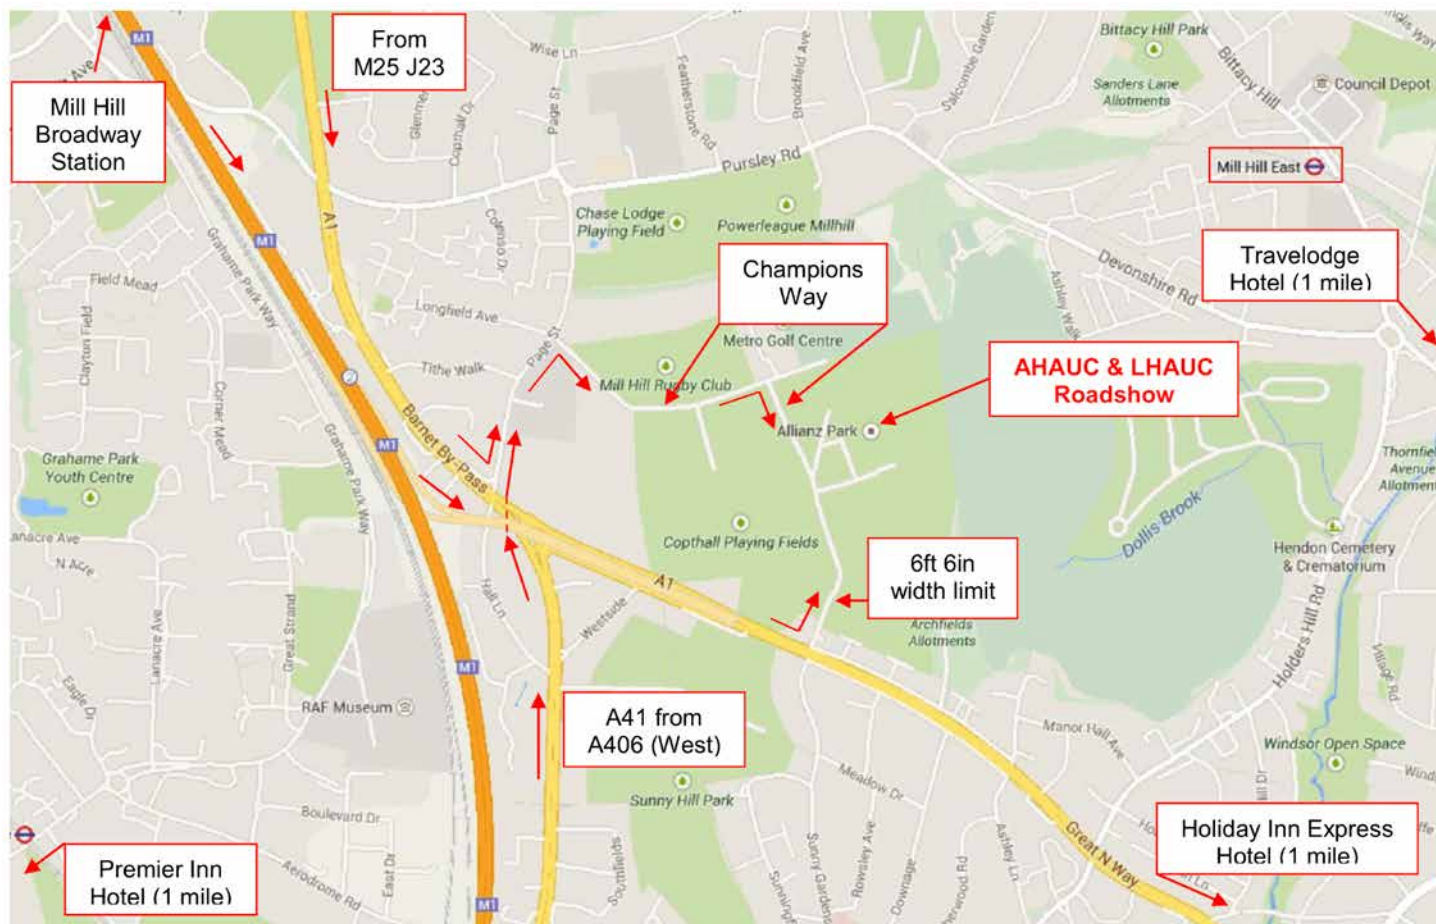

## LOCATION MAP

## DIRECTIONS BY CAR

**From East Anglia:** Join the M25 (anti-clockwise). Leave at Junction 23 and join the A1 towards London. After seven miles turn left into Page Street (signed Allianz Park); this junction is immediately before the A41 intersection. Then turn right into Champions Way. Turn right at the mini-roundabout (you are still on Champions Way).

**From A406 (North Circular Road):** If you are travelling clockwise, turn left along the A41 and go under the A1 at Fiveways Corner. Turn right along Page Street following Allianz Park signs (as above).

### BY TRAIN

Mill Hill Broadway (with cab office), on the St Albans line, is 10 minutes from King's Cross St Pancras.

It is then a 5-minute taxi journey to Allianz Park.

Bus service 221 calls at this station (see Underground).