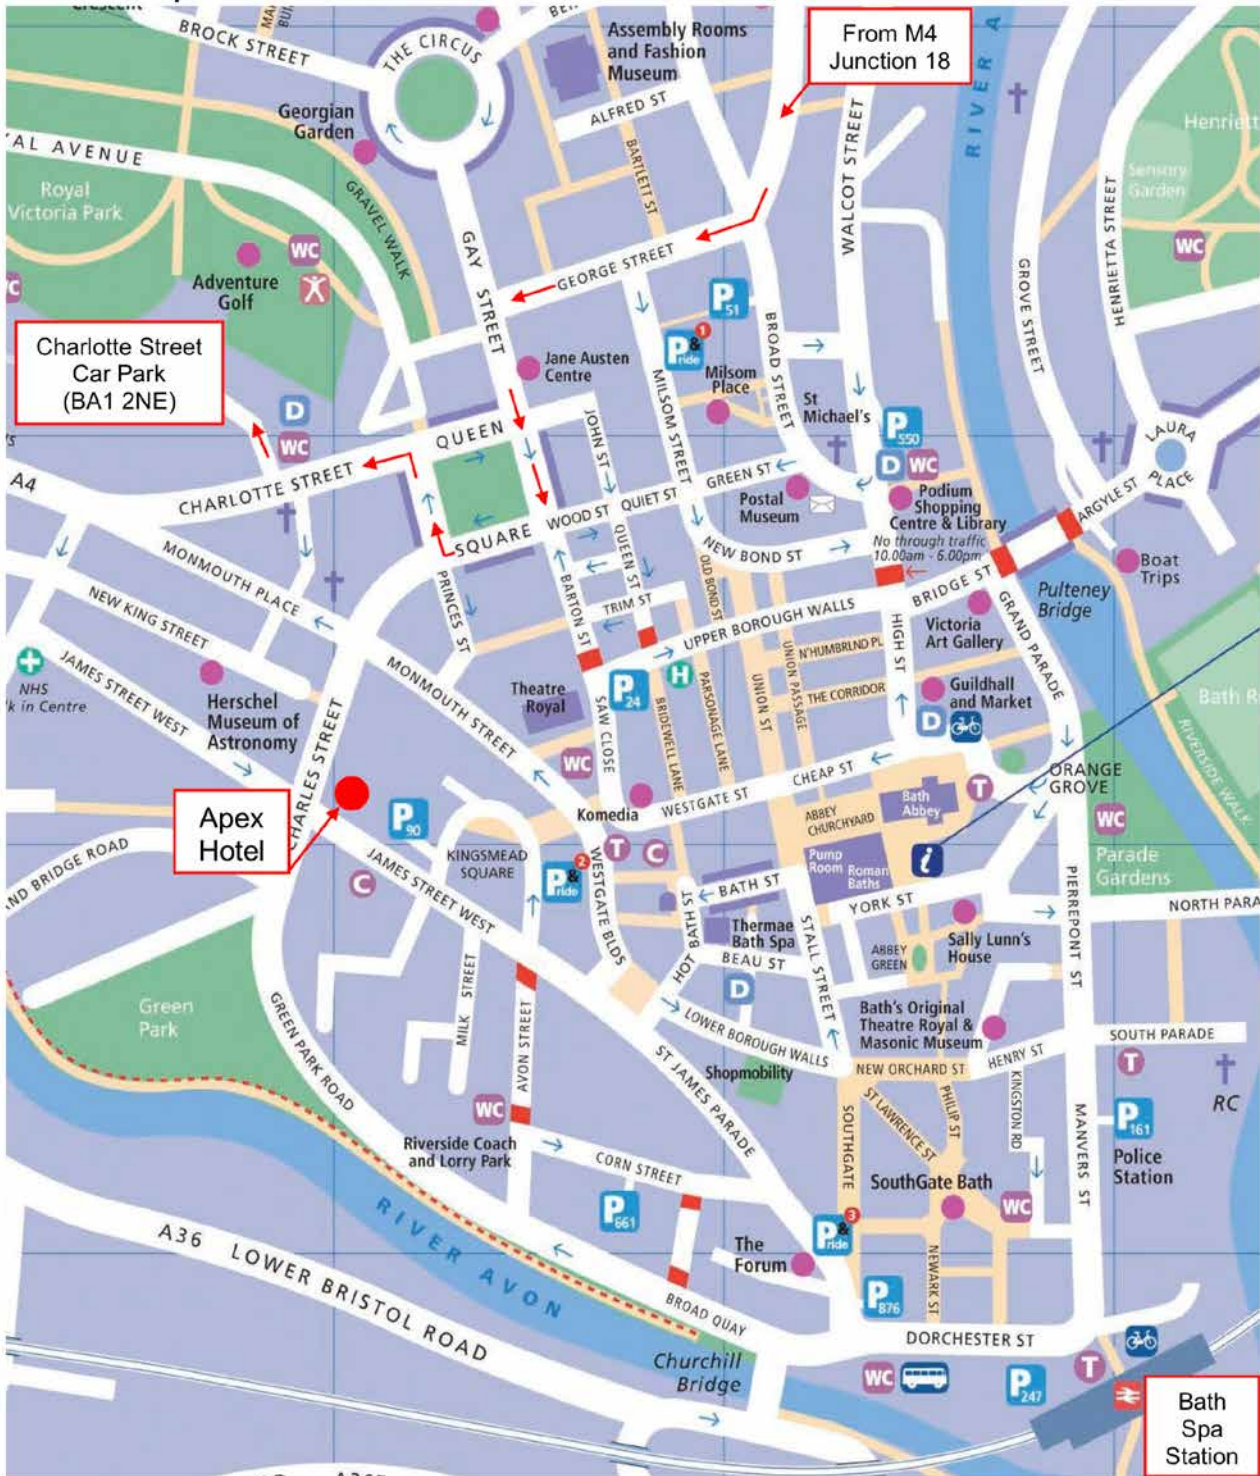

Apex Hotel, James Street West, Bath BA1 2DA

Tel: 01225 418500 Website: www.apexhotels.co.uk/bath-hotel

LOCATION MAP

(continued...)

The information above is believed correct, but please check before relying on it.

Apex Hotel, James Street West, Bath BA1 2DA

Tel: **01225 418500** Website: www.apexhotels.co.uk/bath-hotel

DIRECTIONS BY CAR

Leave the M4 at Junction 18; follow signs to Bath and then red arrows on the map overleaf. You can wait for up to 10 minutes outside the hotel to unload.

The nearest car park is Charlotte Street (Postcode: BA1 2NE), which costs £15/day and is a five-minute walk. More information (including details of cashless parking and Park & Ride) at: www.bathnes.gov.uk/services/parking-and-travel/car-parking.

BY TRAIN

Bath Spa Station is a 10-minute walk. There are regular services from London Paddington and London Waterloo with an average journey time of 90 minutes.

If you are travelling by GWR you can get discounted tickets at www.gwr.com/conference.