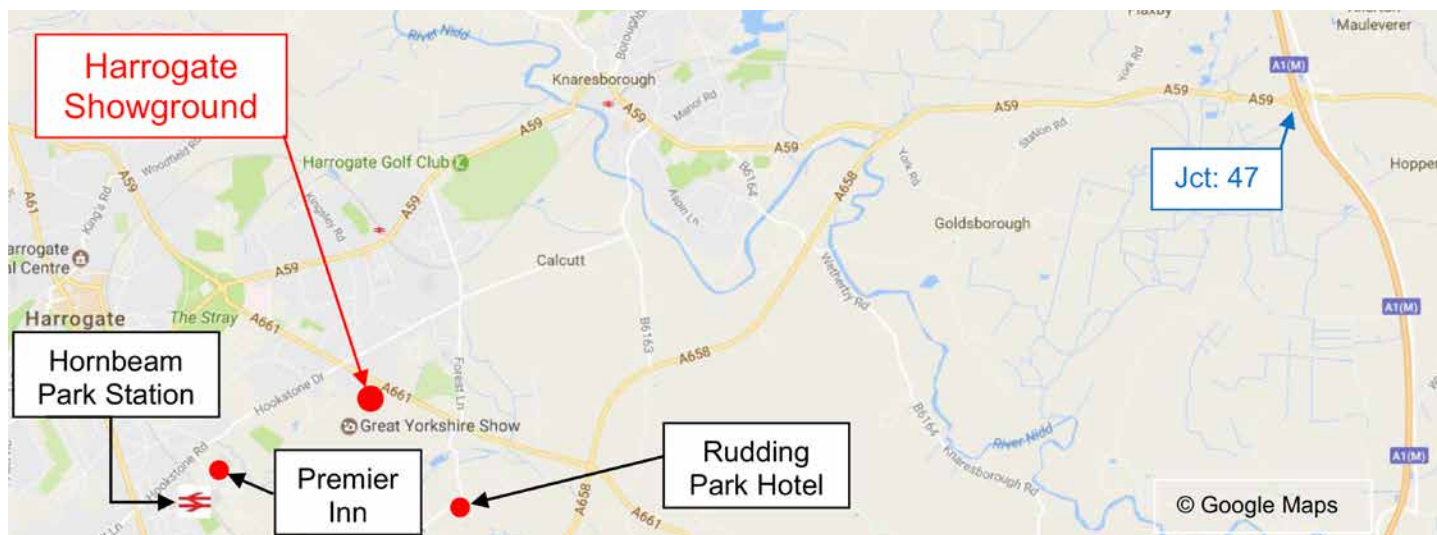

Pavilions of Harrogate, Great Yorkshire Showground Harrogate HG2 8NZ

Tel: 01423 544544 Website: www.pavilionsofharrogate.co.uk

LOCATION MAP

DIRECTIONS BY CAR

From the A1(M) Junction 47, go along the A59 towards Knaresborough. After two miles go across the roundabout and along the A658 (A661) towards Harrogate. After about 2 1/2 miles, turn right along the A661 towards Harrogate. The Showground is on your left in about a mile.

BY TRAIN

The nearest station is Hornbeam Park, but that is not served by convenient buses and does not have a taxi rank. Harrogate Station has services to/from Leeds about every 30 minutes and to/from York every hour.

Central - Tel: 01423 505050

BY BUS

The venue is served by two bus services:

- **X70 (Harrogate – York)** Web: www.getdown.org.uk/bus/
- **770 (Harrogate – Leeds)** Web: www.harrogatebus.co.uk

Both services run about every 30 minutes from Harrogate Railway Station; get off at Sainsbury's. It is then a short walk to the Showground.