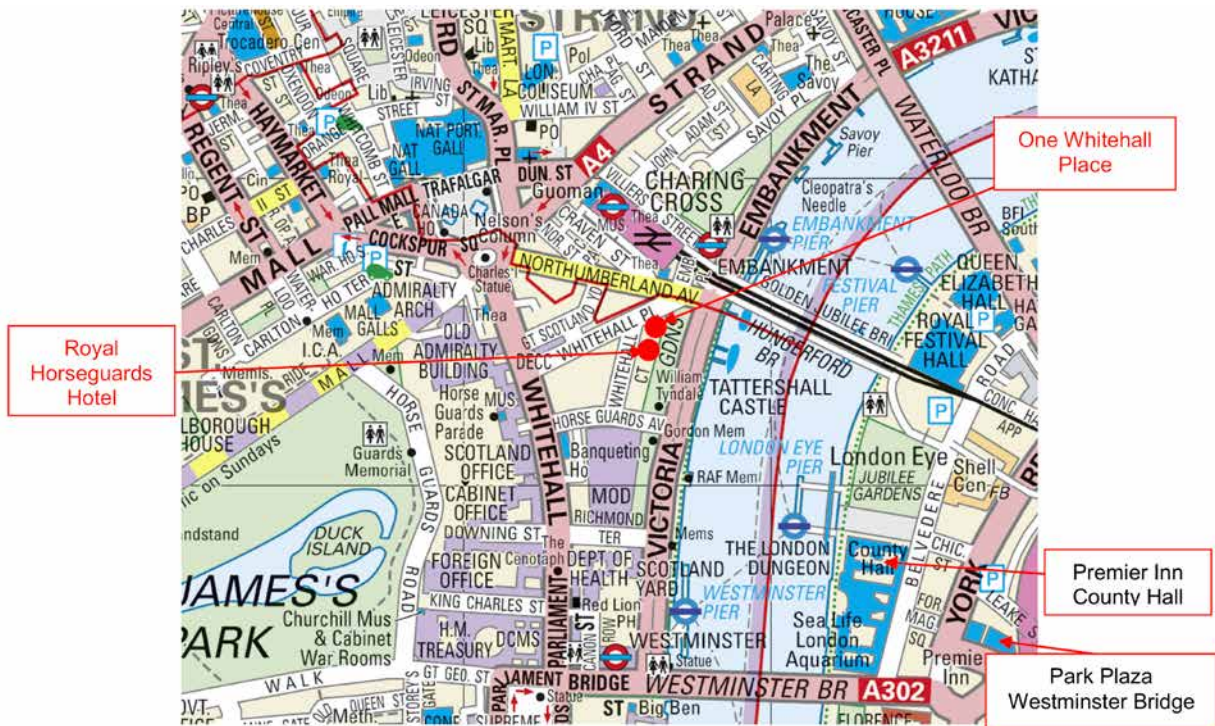

One Whitehall Place, London SW1A 2EJ & The Royal Horseguards Hotel, 2 Whitehall Court, London SW1A 2E

Tel: 0800 330 8090 Website: www.guoman.com Email: onewhitehallplace@guoman.co.uk

LOCATION MAP

ANNUAL AWARDS DINNER AND PRESIDENT'S MEETING & AGM

All of these events will be held in One Whitehall Place. Adjacent overnight accommodation is available in The Royal Horseguards Hotel (and at many other local hotels); please book direct with your choice of hotel. The venues are at the junction of Whitehall Place and Whitehall Court. They are linked internally but have separate external entrances.

BY TRAIN

The closest underground station is Embankment (about three minutes' walk); Westminster and Charing Cross stations are both within ten minutes' walk.

BY TAXI

You are strongly advised not to drive into London. There are no car parks near the venues.

BY BUS

Numerous bus routes run along the Strand and/or Whitehall, both of which are within a short walk of the venue.

LOCAL HOTELS

Premier Inn County Hall

Belvedere Rd, London SE1 7PB. Web: www.premierinn.com

Park Plaza Westminster Bridge

200 Westminster Bridge Rd, London SE1 7UT
Web: www.parkplaza.com

The information above is believed correct, but please check before relying on it.