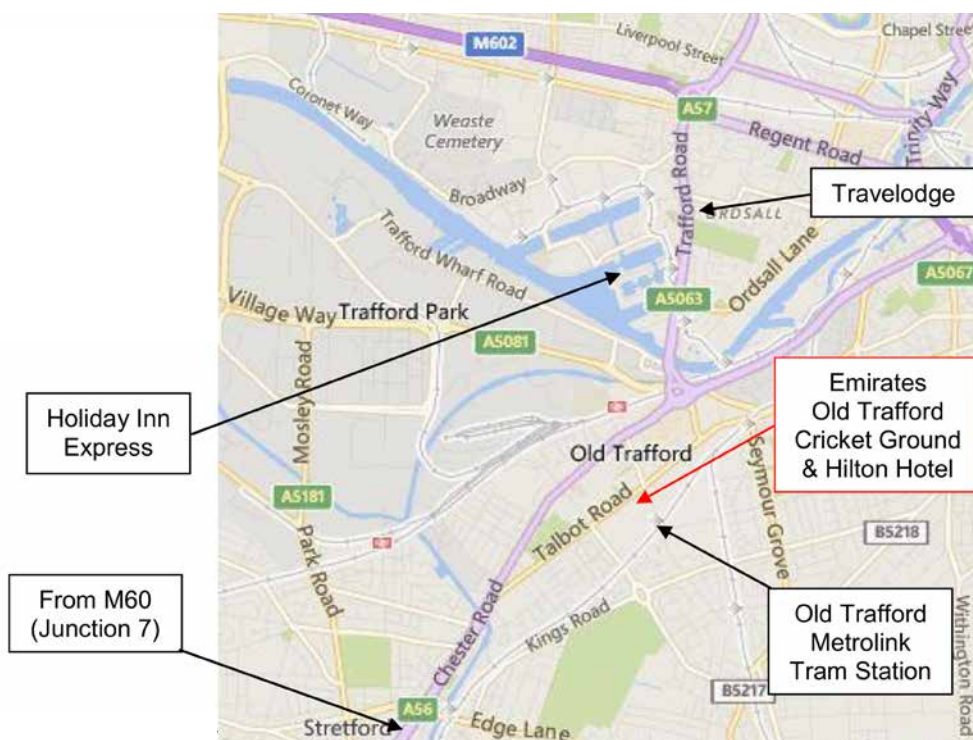

Emirates Old Trafford, Talbot Road, Old Trafford, Manchester M16 0PX

Tel: 0161 282 4020 Website: www.lccc.co.uk

LOCATION MAP

DIRECTIONS BY CAR

Leave the M60 at Junction 7, and follow signs for A56 Stretford (keep in the right-hand lane on leaving the M60 junction). There are local signs for Old Trafford Cricket Ground.

After 1¼ miles the A56 forks. Move to the right-hand lane (there is a sign for Old Trafford Cricket Ground just before the junction). The Ground is on Talbot Road, ¾ mile ahead on the right. There is plenty of on-site parking (ask at AlderCross Reception for a free pass-out).

BY TRAIN & METROLINK

The nearest rail station is Manchester Piccadilly which is linked to the Metrolink Tram Service to Altrincham (alight at Old Trafford).

Tram information: www.metrolink.co.uk.

LOCAL HOTELS