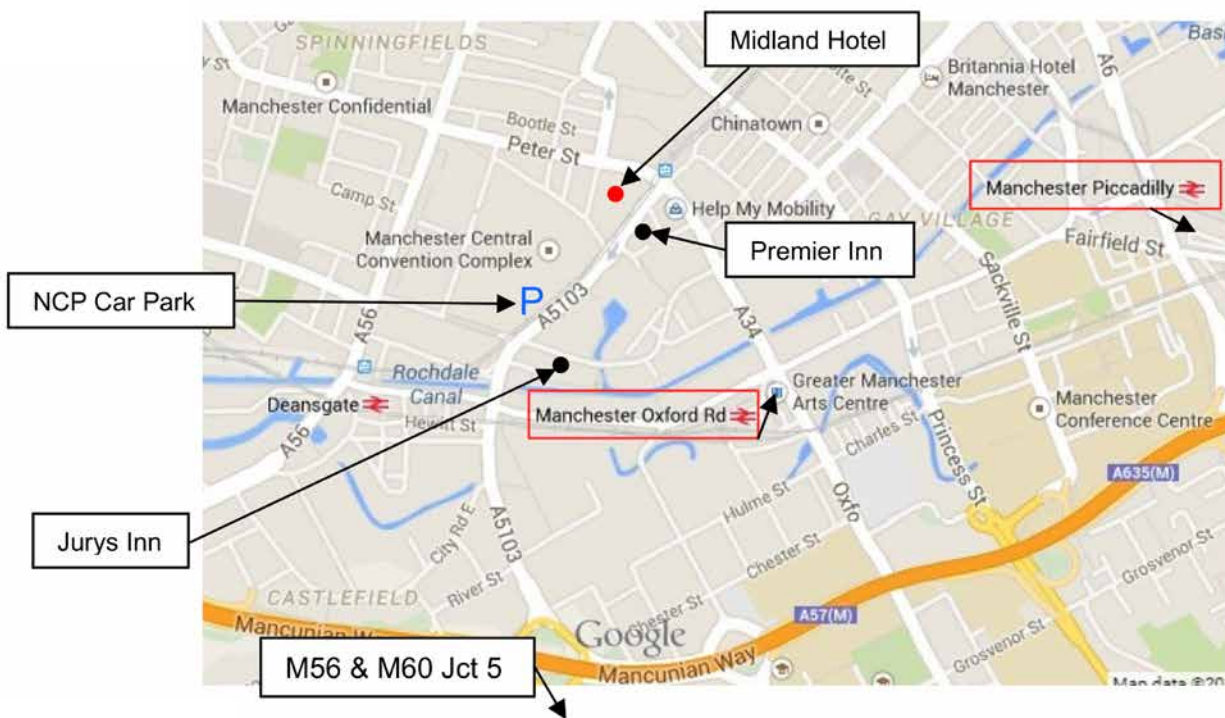

The Midland Hotel, 16 Peter Street, Manchester M60 2DS

Tel: 0161 236 3333 Fax: 0161 932 4100 Website: www.qhotels.co.uk

LOCATION MAP

PARKING

The nearest car park is the adjacent NCP Manchester Central (Sat Nav: M2 3GX) which is under the Manchester Central exhibition complex. Parking costs up to £20.00 (24 hours); cheaper if pre-booked at www.npc.co.uk.

Valet parking is also available via the hotel Concierge at a charge of £30.00 per 24 hours. To pre-book your parking please contact the hotel switchboard on 0161 236 3333.

BY TRAIN & METROLINK

There are direct services to Manchester Piccadilly (3/4 mile from the Midland) from all parts of Great Britain (including Manchester Airport). Website: www.nationalrail.co.uk

Metrolink tram services on the Altrincham and Eccles lines go past the Midland (alight at St Peter's Square or Deansgate-Castlefield).

The free Metrolink Shuttle bus service (Route 1) links Piccadilly Station with the Midland (alight at the Radisson Hotel).

PARKING

Manchester Oxford Road Station is about 20 mins by train from Manchester Airport. Taxis take about 30 minutes; ranks outside all Terminals or contact Arrow Cars (desks in all Terminals) on 0161 489 8899.