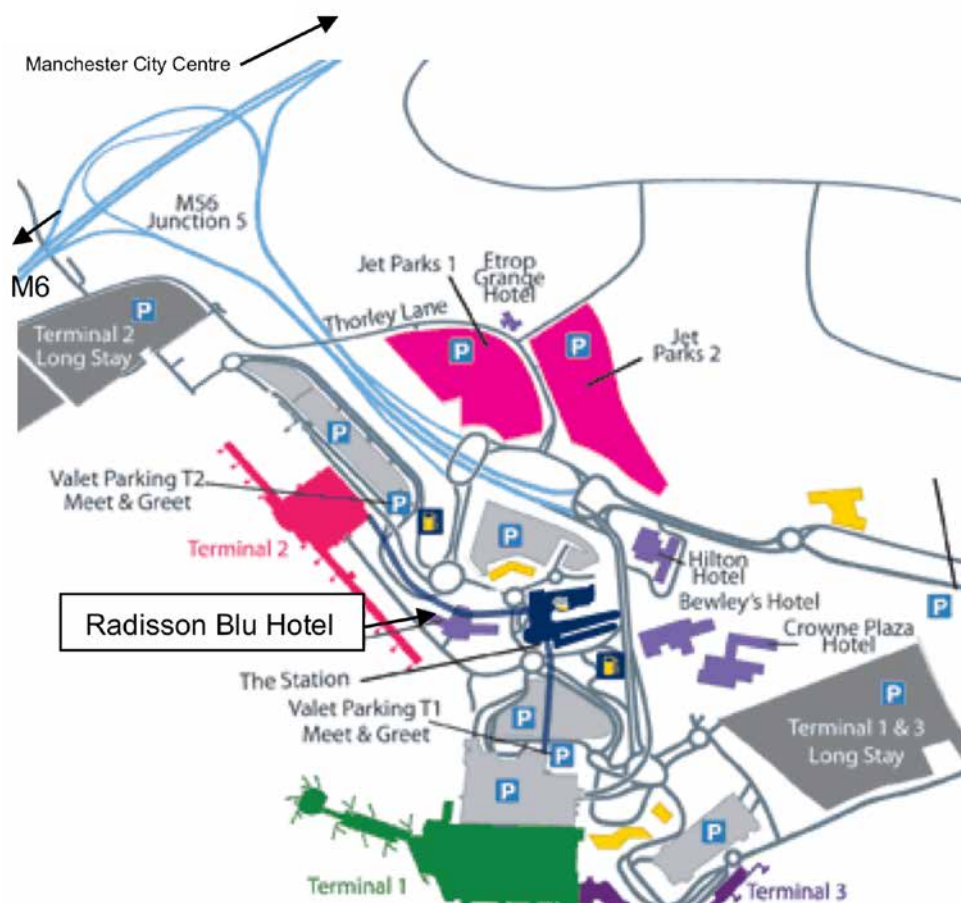

Radisson Blu Hotel, Chicago Avenue, Manchester M90 3RA

Tel: 0161 490 5000 Website: www.radissonblu.co.uk Email: info.manchester@radissonblu.com

LOCATION MAP

DIRECTIONS BY CAR

Leave the M56 at Junction 5. Follow signs towards Terminal 2. At the first roundabout, follow Terminal 2 and The Station signs and so drive along World Way. At the second roundabout turn left along Chicago Avenue following signs towards The Station. The Radisson Blu Hotel car park (charges apply) is the fourth exit off the next roundabout. Several other car parks are available on and near the Airport (please see www.manchesterairport.co.uk/car-parking).

BY PUBLIC TRANSPORT

The Airport's transport interchange (The Station) brings all bus, coach, tram and rail services together. It is a few minutes' walk (under cover) to the Radisson Blu (take the Skylink travelator towards Terminal 2). This brings you to the hotel entrance on Level 3 (for Hotel Reception, Bar and Restaurants).

BY TRAIN

The nearest station is Manchester Airport (at The Station). There are direct services from the North of England, Scotland & North Wales and from Crewe & Manchester Piccadilly Stations (for services from the Midlands, the South of England & South Wales).

BY BUS

There is a 24-hour service (no: 43) every 10 mins (30 mins at night) from Manchester City Centre (Piccadilly Gardens) to The Station.

BY COACH

The Airport Bus Station (The Station) is linked by coach services to every part of the Country.