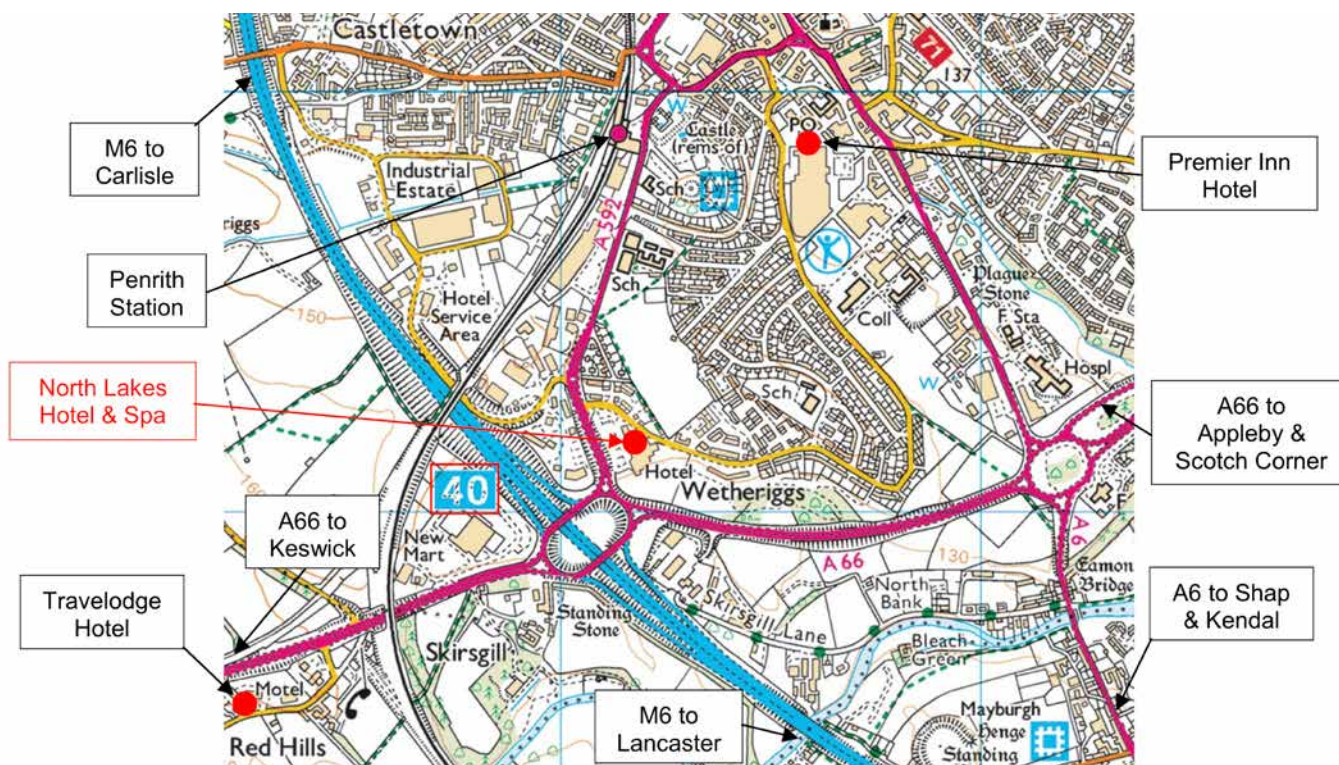

North Lakes Hotel & Spa, Ullswater Road, Penrith CA11 8QT

Tel: 01768 868111 Website: www.northlakeshotel.co.uk Email: reception@northlakeshotel.co.uk

LOCATION MAP

DIRECTIONS BY CAR

Leave the M6 at junction 40. Follow the A592 towards Penrith. At the first roundabout take the third exit to go back along the A592. Turn left into Clifford Road. The hotel will be immediately on your right.

BY TRAIN

The nearest station is Penrith, on the West Coast Main Line. There are direct services from London Euston, Edinburgh, Glasgow, Manchester (Airport & Piccadilly) and Yorkshire.

Services are operated by Virgin Trains (www.virgintrains.co.uk) and TransPennine Express (www.tpexpress.co.uk).

There is a taxi rank at the station.

ALTERNATIVE HOTELS

Premier Inn

2 Common Garden Square, Penrith CA11 7FG
Website: www.premierinn.com

Travelodge

Redhills Lane, Redhills, Penrith CA11 0DT
Website: www.travelodge.co.uk

THE HOTEL

There is ample free parking & free wi-fi. Check-in is from 2.30pm; check-out is by noon. The Dinner will be in the Voreda Suite.

The information above is believed correct, but please check before relying on it.